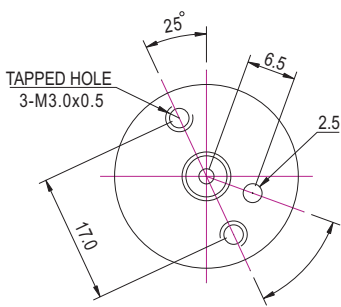

TBRF-370CA

OUTPUT: APPROX 0.6W-2.0W

WEIGHT: APPROX 51g

Precious metal-brush motors

Typical Applications:

Kitchen Appliance
CD Player / DVD Player / VCR

深圳市拓邦机电技术有限公司
Shenzhen Topband Motor & Control Technology Co., Ltd

MODEL	VOLTAGE		NO LOAD		AT MAXIMUM EFFICIENCY				AT STALL			
	RANGE	NOMINAL	SPEED	CURRENT	SPEED	CURRENT	TORQUE	OUTPUT	TORQUE	CURRENT		
	V/DC	V/DC	rpm	A	rpm	A	mN-m	g-cm	watts	mN-m	g-cm	A
TBRF-370CA-15370	3.0 ~ 12.0	12.0	5600	0.025	4800	0.16	2.35	24.0	1.18	18.2	186	1.06
TBRF-370CA-12560	3.0 ~ 12.0	12.0	3700	0.018	3000	0.09	1.96	20.0	0.62	12.3	125	0.46

DIRECTION OF ROTATION

Usable machine screw length 2.0 max
from motor mounting surface

UNIT: MILLIMETERS

TBRF-370CA-12560

12V/DC

TBRF-370CA-15370

12V/DC