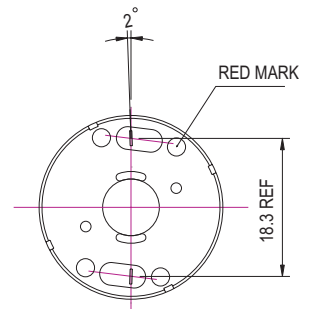

TBRF-370CA

OUTPUT: APPROX 0.6W-2.0W

WEIGHT: APPROX 51g

Precious metal-brush motors

Typical Applications:

Kitchen Appliance
CD Player / DVD Player / VCR

深圳市拓邦机电技术有限公司
Shenzhen Topband Motor & Control Technology Co., Ltd

MODEL	VOLTAGE		NO LOAD		AT MAXIMUM EFFICIENCY				AT STALL			
	RANGE	NOMINAL	SPEED	CURRENT	SPEED	CURRENT	TORQUE	OUTPUT	TORQUE	CURRENT		
	V/DC	V/DC	rpm	A	rpm	A	mN-m	g-cm	watts	mN-m	g-cm	A
TBRF-370CA-15370	3.0 ~ 12.0	12.0	5600	0.025	4800	0.16	2.35	24.0	1.18	18.2	186	1.06
TBRF-370CA-12560	3.0 ~ 12.0	12.0	3700	0.018	3000	0.09	1.96	20.0	0.62	12.3	125	0.46

DIRECTION OF ROTATION

Usable machine screw length 2.0 max
from motor mounting surface

UNIT: MILLIMETERS

TBRF-370CA-12560

12V/DC

TBRF-370CA-15370

12V/DC