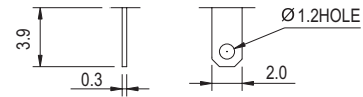

深圳市拓邦机电技术有限公司
Shenzhen Topband Motor & Control Technology Co., Ltd

MODEL	VOLTAGE		NO LOAD		AT MAXIMUM EFFICIENCY				AT STALL			
	RANGE	NOMINAL	SPEED	CURRENT	SPEED	CURRENT	TORQUE	OUTPUT	TORQUE	CURRENT		
	V/DC	V/DC	rpm	A	rpm	A	mN-m	g-cm	watts	mN-m	g-cm	A
TBRF-370CA-15370	3.0 ~ 12.0	12.0	5600	0.025	4800	0.16	2.35	24.0	1.18	18.2	186	1.06
TBRF-370CA-12560	3.0 ~ 12.0	12.0	3700	0.018	3000	0.09	1.96	20.0	0.62	12.3	125	0.46

DIRECTION OF ROTATION