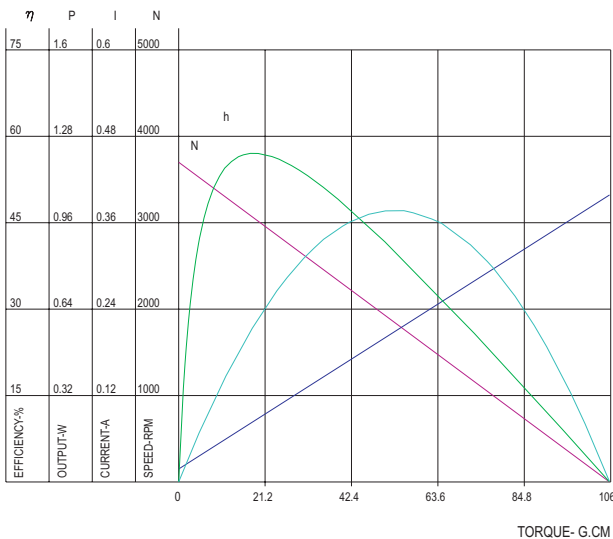

TBRF-370CA

OUTPUT: APPROX 0.6W-2.0W

WEIGHT: APPROX 51g

Precious metal-brush motors

Typical Applications:

Kitchen Appliance
CD Player / DVD Player / VCR

深圳市拓邦机电技术有限公司
Shenzhen Topband Motor & Control Technology Co., Ltd

MODEL	VOLTAGE		NO LOAD		AT MAXIMUM EFFICIENCY				AT STALL			
	RANGE	NOMINAL	SPEED	CURRENT	SPEED	CURRENT	TORQUE	OUTPUT	TORQUE	CURRENT		
	V/DC	V/DC	rpm	A	rpm	A	mN-m	g-cm	watts	mN-m	g-cm	A
TBRF-370CA-15370	3.0 ~ 12.0	12.0	5600	0.025	4800	0.16	2.35	24.0	1.18	18.2	186	1.06
TBRF-370CA-12560	3.0 ~ 12.0	12.0	3700	0.018	3000	0.09	1.96	20.0	0.62	12.3	125	0.46

DIRECTION OF ROTATION

Usable machine screw length 2.0 max
from motor mounting surface

UNIT: MILLIMETERS

TBRF-370CA-12560

12V/DC

TBRF-370CA-15370

12V/DC