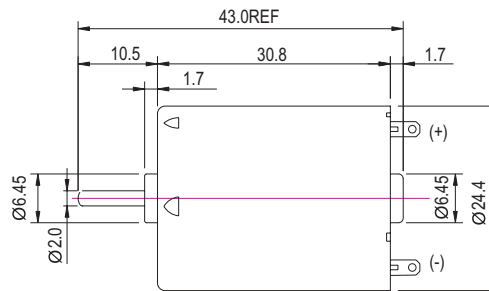

TBRF-370CA

OUTPUT: APPROX 0.6W-2.0W

WEIGHT: APPROX 51g

Precious metal-brush motors

Typical Applications:

Kitchen Appliance
CD Player / DVD Player / VCR

深圳市拓邦机电技术有限公司
Shenzhen Topband Motor & Control Technology Co., Ltd

MODEL	VOLTAGE		NO LOAD		AT MAXIMUM EFFICIENCY				AT STALL			
	RANGE	NOMINAL	SPEED	CURRENT	SPEED	CURRENT	TORQUE	OUTPUT	TORQUE	CURRENT		
	V/DC	V/DC	rpm	A	rpm	A	mN-m	g-cm	watts	mN-m	g-cm	A
TBRF-370CA-15370	3.0 ~ 12.0	12.0	5600	0.025	4800	0.16	2.35	24.0	1.18	18.2	186	1.06
TBRF-370CA-12560	3.0 ~ 12.0	12.0	3700	0.018	3000	0.09	1.96	20.0	0.62	12.3	125	0.46

DIRECTION OF ROTATION

Usable machine screw length 2.0 max
from motor mounting surface

UNIT: MILLIMETERS

TBRF-370CA-12560

12V/DC

TBRF-370CA-15370

12V/DC