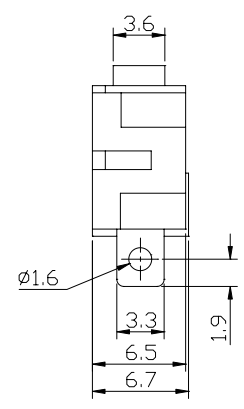

SCHMATIC

KWAN DA INDUSTRIAL CO., LTD.

TITLE : MICRO SWITCH
MODEL : MX-108

UNIT : MM	DWN.	DATE
SCALE : 2.5 : 1	CHK'D	DATE
VERSION 01	APPD.	DATE

TOLERANCE	ANGLE TOL
d 5mm 0.1	2
> 5mm 0.2	

9	CONTACT POINT	AgNi	1	NATURE
8	SPRING PLATE	PBS STRIP	1	Ag PLATED
7	SPRING	PBS STRIP	1	NATURE
6	TERMINAL	BRASS STRIP	1	Ag PLATED
5	TERMINAL	BRASS STRIP	1	Ag PLATED
4	TERMINAL	BRASS STRIP	1	Ag PLATED
3	BAR	ABS	1	BLACK
2	COVER	NYLON	1	BLACK
1	CASE	NYLON	1	BLACK
NO.	PART NAME	MATERIAL	QTY	FINISHING