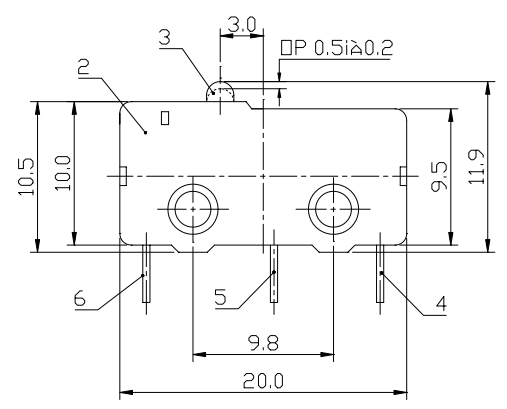

SCHMATIC

KWAN DA INDUSTRIAL CO., LTD.

TITLE : MICRO SWITCH
MODEL : MX-108

UNIT : MM	DWN.	DATE
SCALE : 2.5 : 1	CHK'D	DATE
VERSION 01	APPD.	DATE

TOLERANCE	ANGLE TOL
d 5mm 0.1	2
> 5mm 0.2	

9	CONTACT POINT	AgNi	1	NATURE
8	SPRING PLATE	PBS STRIP	1	Ag PLATED
7	SPRING	PBS STRIP	1	NATURE
6	TERMINAL	BRASS STRIP	1	Ag PLATED
5	TERMINAL	BRASS STRIP	1	Ag PLATED
4	TERMINAL	BRASS STRIP	1	Ag PLATED
3	BAR	ABS	1	BLACK
2	COVER	NYLON	1	BLACK
1	CASE	NYLON	1	BLACK
NO.	PART NAME	MATERIAL	QTY	FINISHING