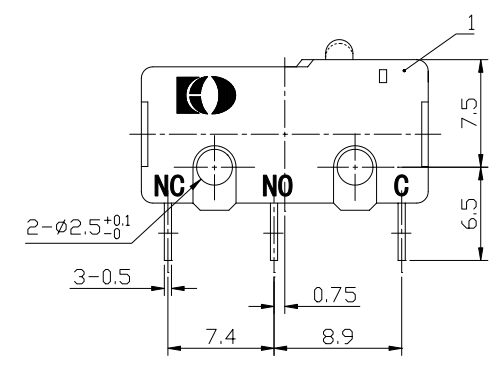

SCHMATIC

KWAN DA INDUSTRIAL CO., LTD.

TITLE : MICRO SWITCH
MODEL : MX-108

UNIT : MM	DWN.	DATE
SCALE : 2.5 : 1	CHK'D	DATE
VERSION 01	APPD.	DATE

TOLERANCE	ANGLE TOL
d 5mm 0.1	2
> 5mm 0.2	

9	CONTACT POINT	AgNi	1	NATURE
8	SPRING PLATE	PBS STRIP	1	Ag PLATED
7	SPRING	PBS STRIP	1	NATURE
6	TERMINAL	BRASS STRIP	1	Ag PLATED
5	TERMINAL	BRASS STRIP	1	Ag PLATED
4	TERMINAL	BRASS STRIP	1	Ag PLATED
3	BAR	ABS	1	BLACK
2	COVER	NYLON	1	BLACK
1	CASE	NYLON	1	BLACK
NO.	PART NAME	MATERIAL	QTY	FINISHING