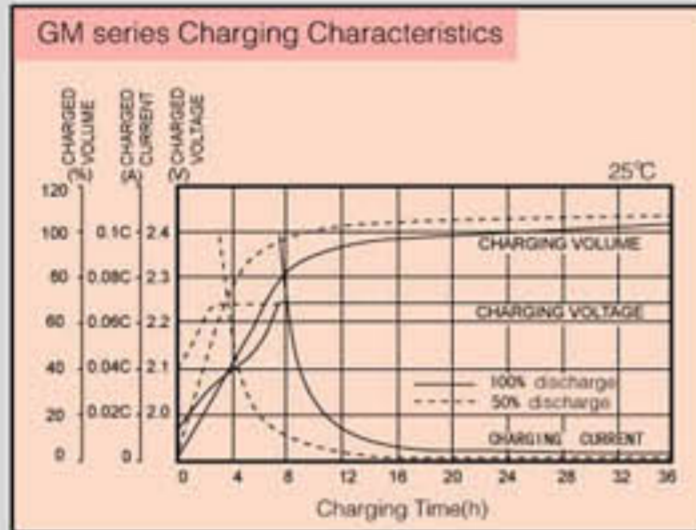

GENERAL CHARACTERISTICS

Specifications

Model	Rated Voltage (V)	Rated Capacity 25° (AH)		Measurement(mm)				Weight (KG)
		20HR 1.75V/CELL	10HR 1.75V/CELL	L	W	H	Total Height	
NP Series								
NP1.2-6	6	1.3	1.17	97	24	52	58	0.31
NP4.5-6	6	4.6	4.14	70	47	101	107	0.80
NP8.5-6	6	9.0	8.10	98	56	117	117	1.8
NP10-6	6	10.5	9.45	151	50	94	100	1.85
NP4.5-12	12	4.6	4.14	90	70	101	107	1.72
NP7-12	12	7.7	6.48	151	65	95	101	2.38
NP8-12	12	8.0	7.2	151	65	95	101	2.4
NP9-12	12	9.0	8.1	151	65	95	101	2.8
NP12-12	12	12.0	18.9	151	98	94	101	4.1
NP17-12	12	17	15.8	181	76	167	167	6
NP24-12	12	24	22	166	175	125	125	8.5
NP38-12	12	38	35	197	165	170	170	13.3
NP65-12	12	65	60	350	166	174	174	22.7
NP100-12	12	100	93	330	170	215	243	31.5
NP120-12	12	120	110	405	175	210	240	37
NP150-12	12	150	139	480	170	240	240	48
NP200-12	12	200	186	524	240	216	244	65
GM Series								
GM150	2	150	98	172	110	330	365	13
GM200	2	200	130	172	110	330	365	15
GM300	2	300	195	172	150	330	365	21
GM500	2	500	325	240	172	330	365	34
GM600	2	600	390	300	175	330	365	45
GM800	2	800	520	410	175	330	365	60
GM1000	2	1000	650	475	175	330	365	73
GM1500	2	1500	975	400	350	343	378	115
GM2000	2	2000	1300	490	350	343	383	138
GM3000	2	3000	1900	712	353	340	383	215

- All specifications subject to change without notice.
- Custom-made specifications are acceptable.

GUANGDONG EAST POWER CO., LTD

SOUTH SITE :Daping Industrial Zone,
Tangxia Town,Dongguan City,Guangdong
Province China 523722
Tel:0086-0769-7883900
Sale Tel: 0086-0769-7942695
Fax:0086-0769-7920552
Http://www.eastups.com

YANGZHOU SITE:Hanjiang Industrial
Zone,Yangzhou City,Jiangsu Province
China 225009
Tel:0086-0514-7842512 7843347
Sale Tel: 0086-0514-7841580
Fax:0086-0514-7841740
Email: eastups@eastups.com