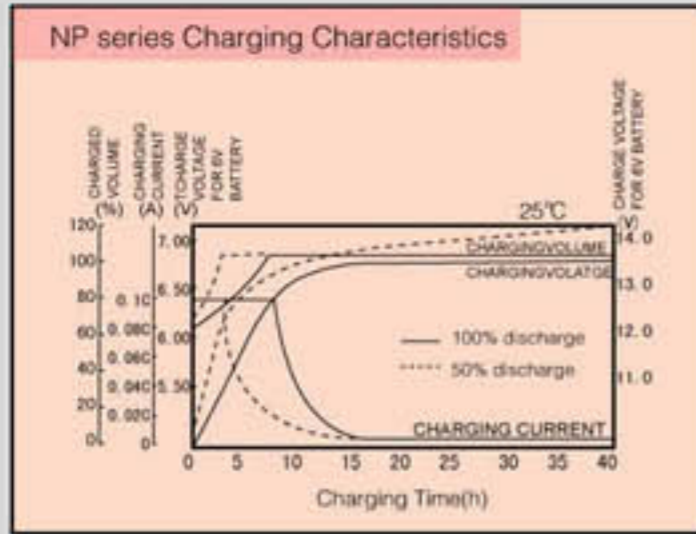

GENERAL CHARACTERISTICS

Specifications

Model	Rated Voltage (V)	Rated Capacity 25° (AH)		Measurement(mm)				Weight (KG)
		20HR 1.75V/CELL	10HR 1.75V/CELL	L	W	H	Total Height	
NP Series								
NP1.2-6	6	1.3	1.17	97	24	52	58	0.31
NP4.5-6	6	4.6	4.14	70	47	101	107	0.80
NP8.5-6	6	9.0	8.10	98	56	117	117	1.8
NP10-6	6	10.5	9.45	151	50	94	100	1.85
NP4.5-12	12	4.6	4.14	90	70	101	107	1.72
NP7-12	12	7.7	6.48	151	65	95	101	2.38
NP8-12	12	8.0	7.2	151	65	95	101	2.4
NP9-12	12	9.0	8.1	151	65	95	101	2.8
NP12-12	12	12.0	18.9	151	98	94	101	4.1
NP17-12	12	17	15.8	181	76	167	167	6
NP24-12	12	24	22	166	175	125	125	8.5
NP38-12	12	38	35	197	165	170	170	13.3
NP65-12	12	65	60	350	166	174	174	22.7
NP100-12	12	100	93	330	170	215	243	31.5
NP120-12	12	120	110	405	175	210	240	37
NP150-12	12	150	139	480	170	240	240	48
NP200-12	12	200	186	524	240	216	244	65
GM Series								
GM150	2	150	98	172	110	330	365	13
GM200	2	200	130	172	110	330	365	15
GM300	2	300	195	172	150	330	365	21
GM500	2	500	325	240	172	330	365	34
GM600	2	600	390	300	175	330	365	45
GM800	2	800	520	410	175	330	365	60
GM1000	2	1000	650	475	175	330	365	73
GM1500	2	1500	975	400	350	343	378	115
GM2000	2	2000	1300	490	350	343	383	138
GM3000	2	3000	1900	712	353	340	383	215

- All specifications subject to change without notice.
- Custom-made specifications are acceptable.

GUANGDONG EAST POWER CO., LTD

SOUTH SITE :Daping Industrial Zone,
Tangxia Town,Dongguan City,Guangdong
Province China 523722
Tel:0086-0769-7883900
Sale Tel: 0086-0769-7942695
Fax:0086-0769-7920552
Http://www.eastups.com

YANGZHOU SITE:Hanjiang Industrial
Zone,Yangzhou City,Jiangsu Province
China 225009
Tel:0086-0514-7842512 7843347
Sale Tel: 0086-0514-7841580
Fax:0086-0514-7841740
Email: eastups@eastups.com