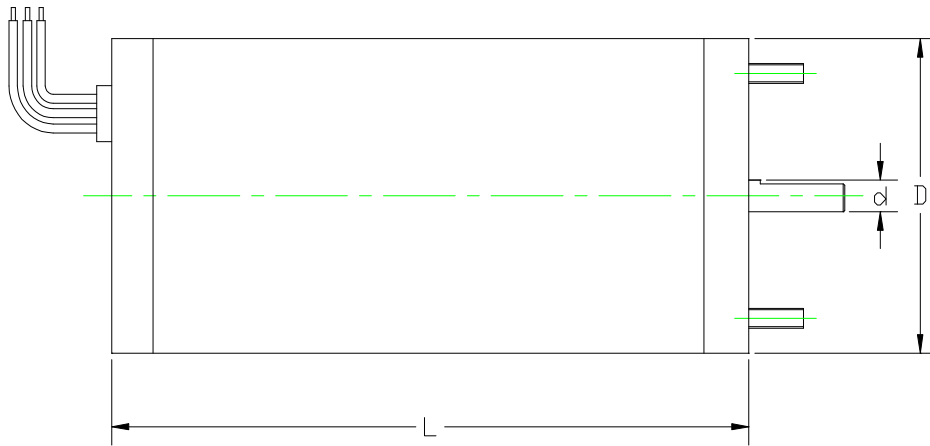

PERMANENT MAGNET MOTOR

Serial Number: CYC-0012

Dimension ( mm )			No load		Rated						Duty	Purpose	
D	L	d	Speed RPM	Current A	Volt V	Speed RPM	Torque N.M	Current A	Power W	Insulation Class			EFF %
78.3	169	8	2185	0.4	DC115	1800	0.9	3	170	F	50	Intermittent	Lift