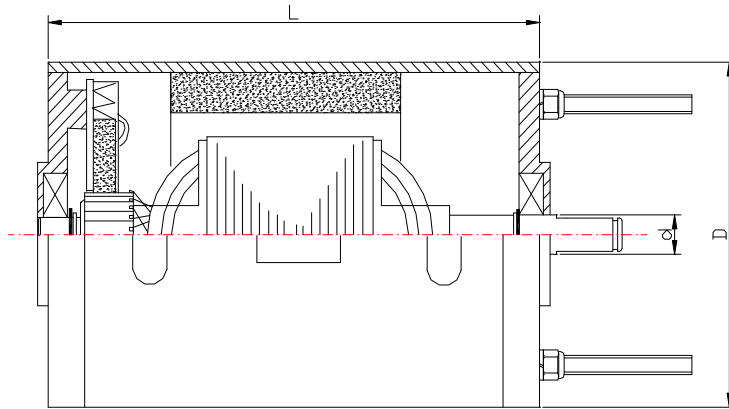

PERMANENT MAGNET MOTOR

Serial Number: CYC-0033

Dimension (mm)			No load		Rated						Duty	Purpose	
D	L	d	Speed RPM	Current A	Volt V	Speed RPM	Torque N.M	Current A	Power W	Insulation Class			EFF %
62	93.5	8	3600	0.7	DC24	2500	0.17	3	44	E	61	Intermittent	Sliding Vehicle