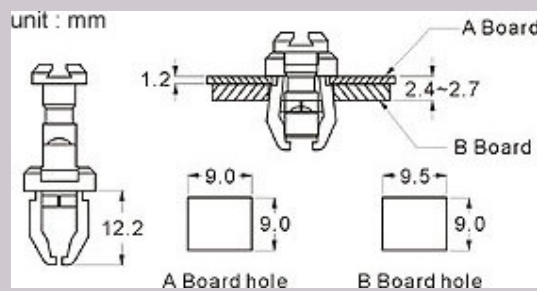

Product Code	Package
<u>FHP-12</u>	200