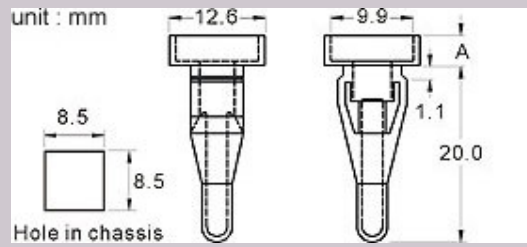

Product Code	A	Color	Package
<u>FHM-049</u>	4.9	Natural	500
<u>FHM-095</u>	9.5	Natural	500

ENECOM *P* ONENTS.COM