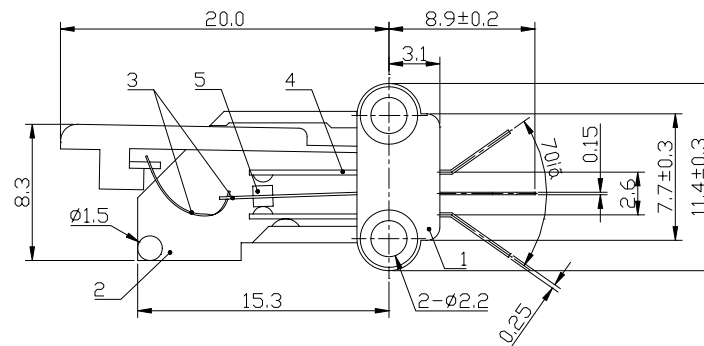

SCHMATIC

KD	KWAN DA INDUSTRIAL CO., LTD.								
	TITLE : LBAF SWITCH								
MODEL : LF-323 (W162)									
UNIT : MM	DWN.		DATE	TOLERANCE	ANGLE TOL	5 CONTACT POINT	COPPER	1	Ag PLATED
SCALE : 3 : 1	CHK'D		DATE	<= 5.0mm 0.1	ゑ2	4 TERMINAL	BRASS STRIP	2	Ag PLATED
VERSION	APPD.		DATE	> 5.0mm 0.2		3 SPRING	PBS STRIP	2	NATURE
						2 COVER	POM	1	BLACK
						1 KNOB	POM	1	BLACK
						NO. PART NAME	MATERIAL	QTY	FINISHING