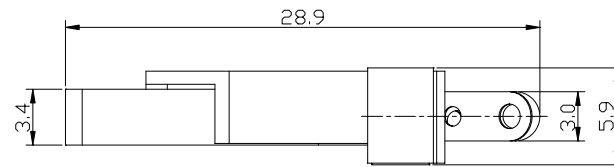

SCHMATIC

KD	KWAN DA INDUSTRIAL CO., LTD.								
	TITLE : LBAF SWITCH								
MODEL : LF-323 (W162)									
UNIT : MM	DWN.		DATE	TOLERANCE	ANGLE TOL	5 CONTACT POINT	COPPER	1	Ag PLATED
SCALE : 3 : 1	CHK'D		DATE	<= 5.0mm 0.1	ゑ2	4 TERMINAL	BRASS STRIP	2	Ag PLATED
VERSION	APPD.		DATE	> 5.0mm 0.2		3 SPRING	PBS STRIP	2	NATURE
						2 COVER	POM	1	BLACK
						1 KNOB	POM	1	BLACK
						NO. PART NAME	MATERIAL	QTY	FINISHING