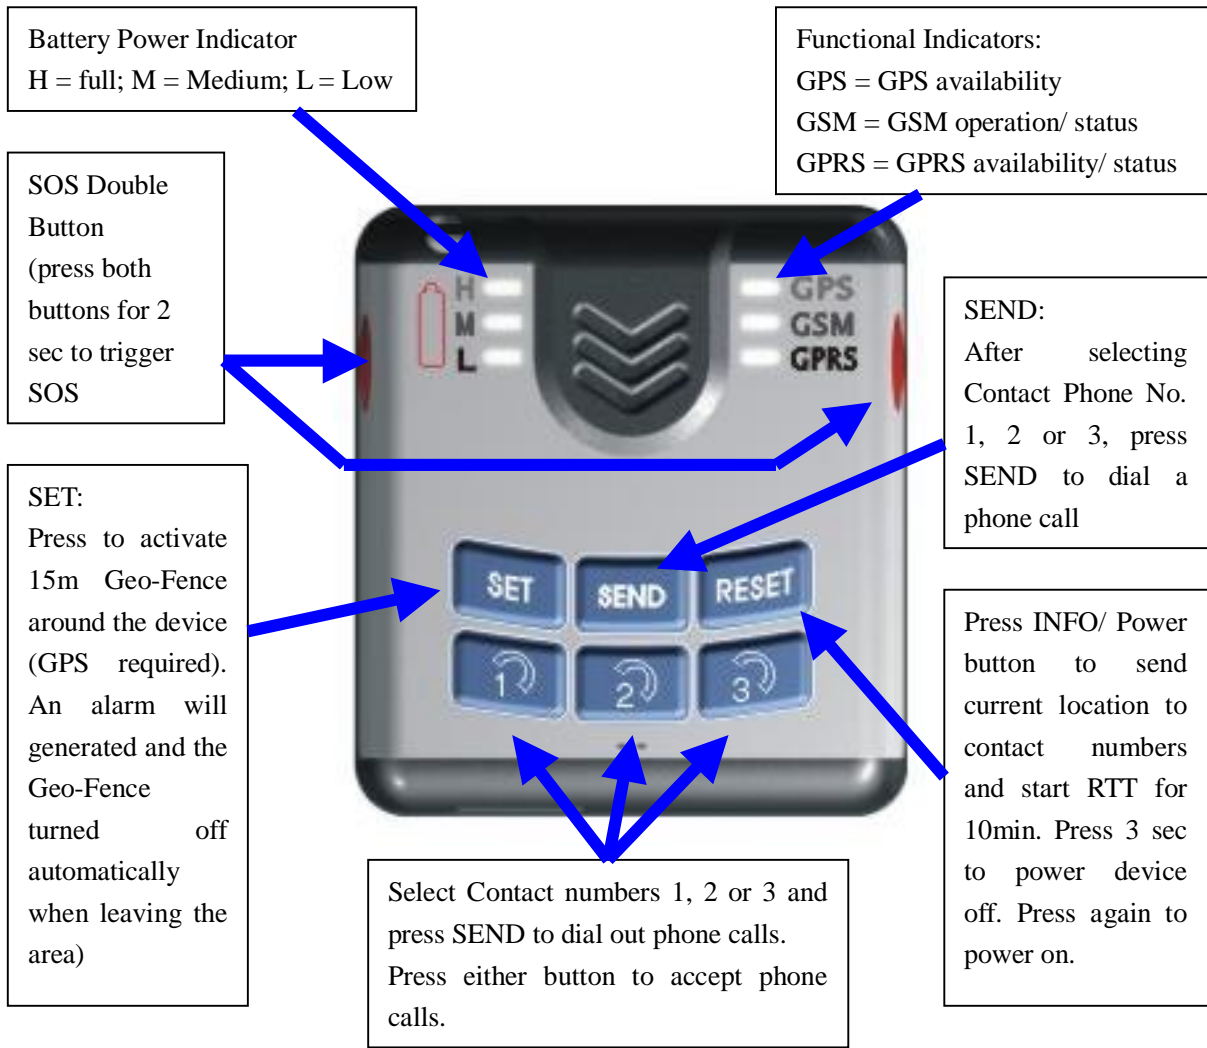

### Alerts

- ! Quick-Set 15m Geo-Fence
- ! Define up to four areas as Geo-Fence over Internet
- ! Setup maximum speed limits

### Emergency Function

- ! Press the 2 SOS buttons simultaneously to send emergency messages to predefined contacts (incl. GPS position, address and road name, time, alarm message)
- ! Exact location with detailed map can be accessed online on mobile devices or PC
- ! Automatic dialing loop to predefined contacts, until one contact picks up call

## Device Features:

- **Three touch buttons to quick-dial phone calls to preset contact persons**
- **Emergency: Double SOS button to send alarm SMS to all contact persons and automatically dial to main contact**
- **GPS Location: Receive single location requests from up to three contact persons through 2-Ring call (no charges) or SMS command;**
- **GPS Tracking: scheduled and manual position upgrades over GPRS;**
- **Quick Locator: Setup 5 reference points by SMS and receive distance and direction details within seconds**
- **Alerts: One-touch setup of 15 meter Geo-Fence, define additional 4 Geo-fence areas over Internet and setup Speed limits to receive alert messages in case of violations**
- **Battery: Battery low alarm through tone signal and SMS, GPS timer setup to save power, rechargeable Li-Ion battery pack**