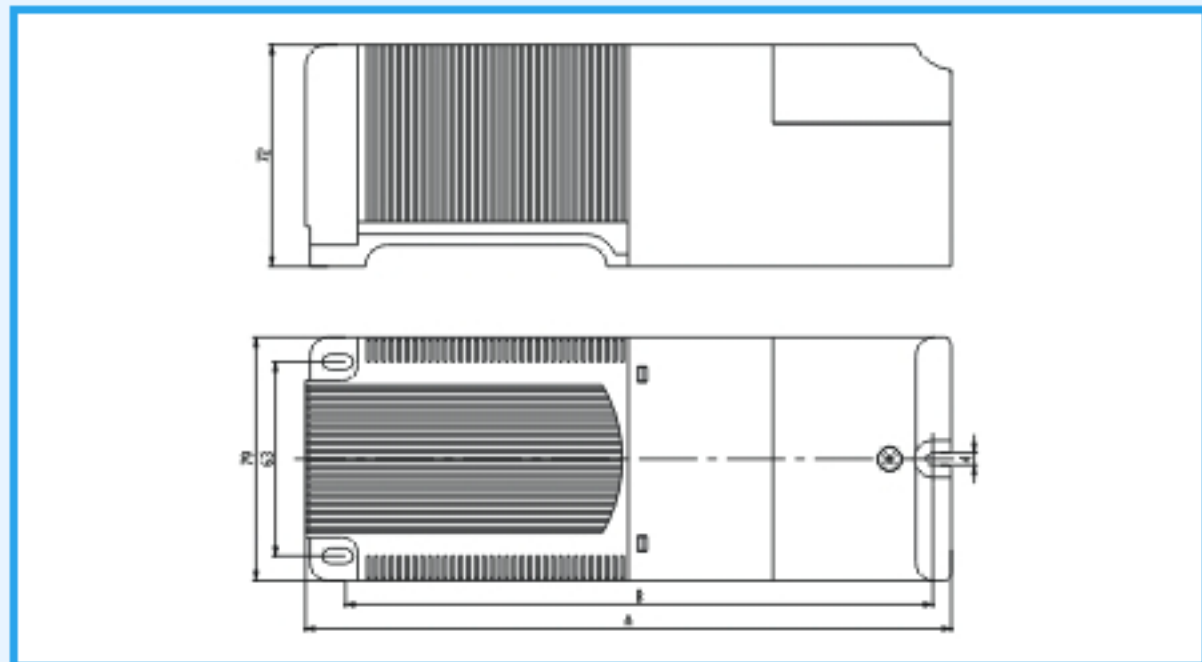

Size:**Detail:**

Type	Bulb type	Tube current(A)	Tube Power(w)	Weight Kg	Power Factor(CosΦ)	Quantity/Carton	Pcs	Packaging Meas mm
220V,230V,240V,50Hz,60Hz								
GBH-P02/35L	Sodium lamp/metal halide lamp	0.53	35	1.6	0.9	6		260×230×165
GBH-P02/70L	Sodium lamp/metal halide lamp	0.98	70	2.1	0.9	6		260×230×165
GBH-P02/150L	Sodium lamp/metal halide lamp	1.80	150	2.7	0.9	6		260×230×165