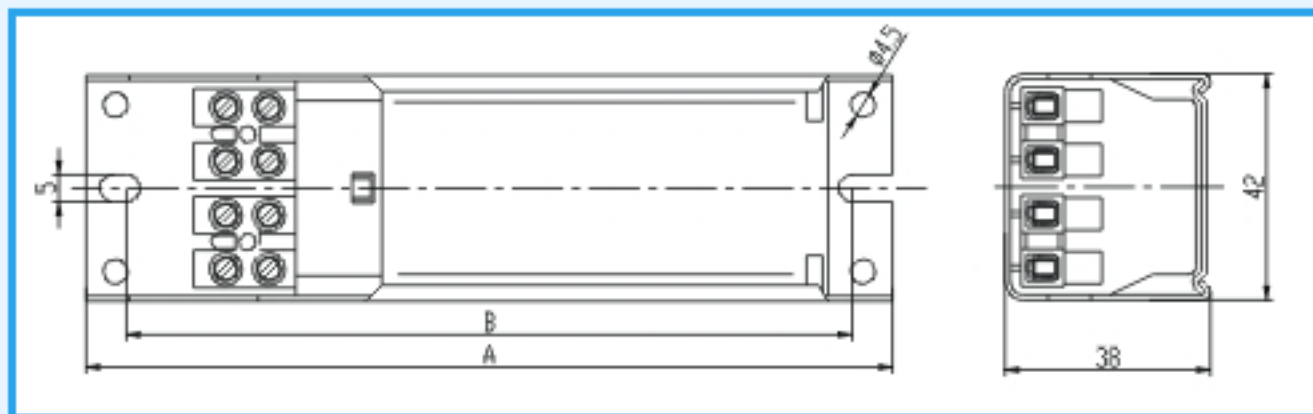

Size:

Detail:

Ballast				Capacitor		Lamp		
Type	A mm	B mm	Output W	Current mA	$\Delta t/\Delta \tan K$	Weight Kg	Quantity/Carton Pcs	Packaging Meas mm
110V,120V,127V,50Hz,60Hz								
L30.915	150	135	30	365	60/145	0.83	20	220×155×160
L40.915	150	135	40	410	65/165	0.83	20	220×155×160