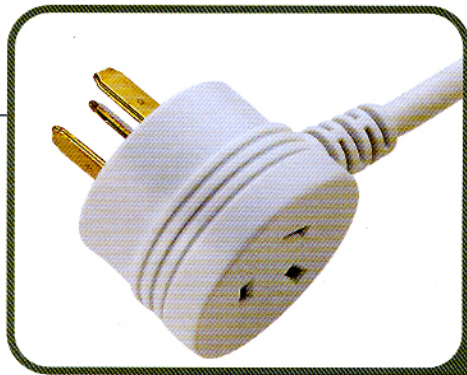

## PLUG:EL-417

TYPE CABLE	SEC.MM <sup>2</sup>
H05V V-F	3C 0.75-1.5

**MEET STANDARD:**  
PVC.PLUG EL-417 TYPE 2P+E;  
10A / 250V  
ACCORDING TO AS 3112