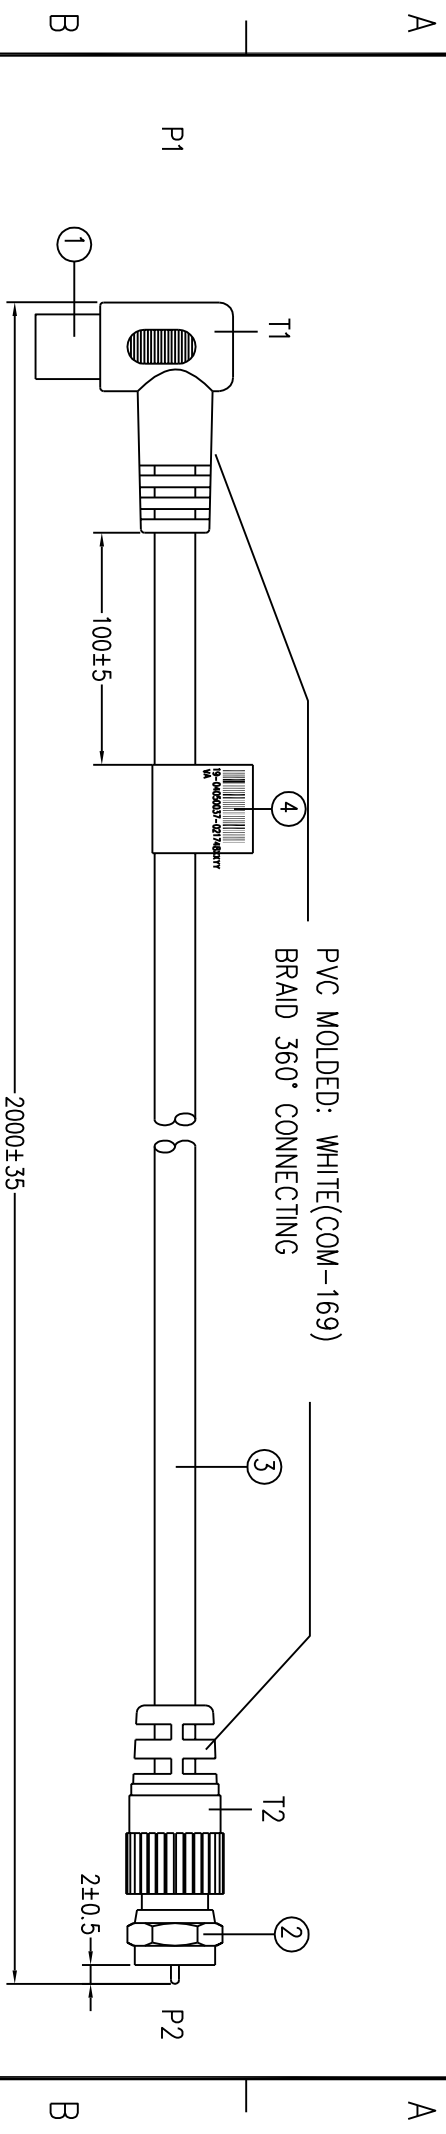

1	T/NO.	T1: NEW	T2: 278						
2									
3									
4									
5									
6									

REVISIONS			
REV	DESCRIPTION	DATE	APPROVED

SPECIFICATION

- 1. CONN.: 75ohm 90° Male Match RG6 Cable TV CONN.
- 2. CONN.: F 75ohm Inch thread connection (3/8-32UNEF) Male T1 P/N: 6FP-8719
- 3. CABLE: coaxial-cable 75ohm BRAID SHIELD WHITE(COM-169) OD=6.8mm
HS P/N: RG6B L=1995mm
- 4. BAR CODE: WHITE BACKGROUND WITH BLACK CHARACTER
STAMP "19-04050037-021748XXYY VA"
FONT HEIGHT 2.0mm MIN, L*W=45*26mm

Q'TY

1 1 1 1

Comlink		ELECTRONICS CO.LTD S.		TITLE		TV CABLE ASSEMBLY		PROJECTION:	
DRAWN BY		DATE		PART NUMBER		DRAWING NUMBER		UNITS:	
Zhiyu.yu		7/25/2006		04050037				mm	
CHECKED BY		DATE		TOLERANCES UNLESS NOTED:				SCALE:	
								NONE	
APPROVED BY		DATE						REV.:	
								A0	
								SIZE:	
								A4	
								SHEET:	
								1/1	

1 2 3 4 5 6