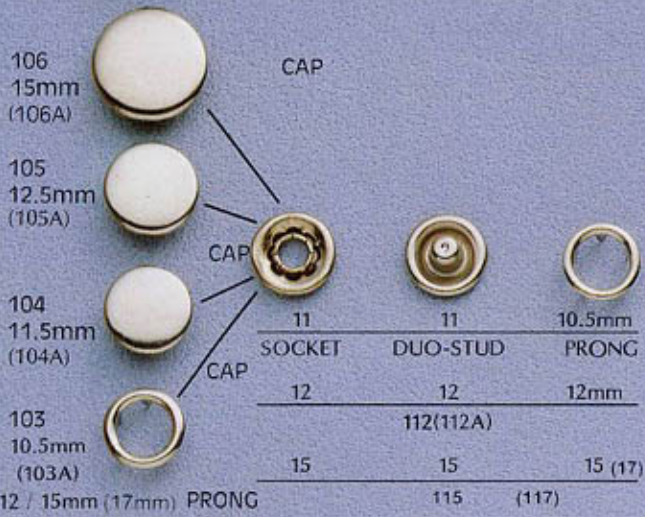

PRONG SNAP BUTTON

108S - 10mm PEARL CAP

109 - 8.5mm PEARL CAP

SERIES OF DECORATIVE CAP

ENAMELLED CAP

HAO HANN ENTERPRISE CO., LTD.
HER HANN MACHINERY CO., LTD.

OFFICE:
RD. 5, 9TH FL., 40 CHANG-CHUN RD., TAIPEI, TAIWAN, R.O.C.
TEL: (02)25651493-5, 25315128 (REP) FAX: 886-2-25315129, 25676587