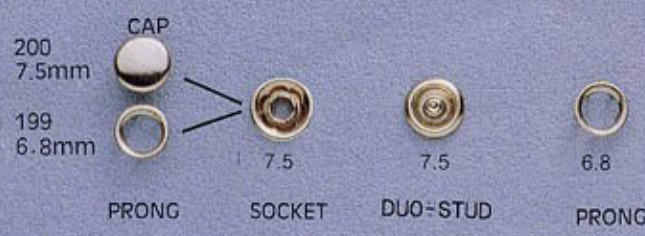

PRONG SNAP BUTTON

108S - 10mm PEARL CAP

109 - 8.5mm PEARL CAP

SERIES OF DECORATIVE CAP

ENAMELLED CAP

HAO HANN ENTERPRISE CO., LTD.
HER HANN MACHINERY CO., LTD.

OFFICE:
RD. 5, 9TH FL., 40 CHANG-CHUN RD., TAIPEI, TAIWAN, R.O.C.
TEL: (02)25651493-5, 25315128 (REP) FAX: 886-2-25315129, 25676587