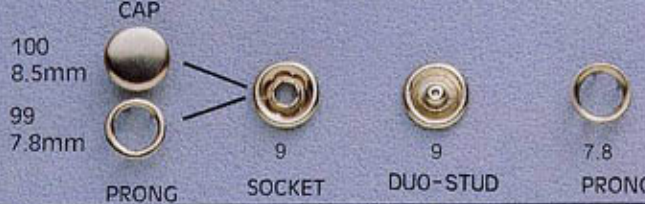

PRONG SNAP BUTTON

108S - 10mm PEARL CAP

109 - 8.5mm PEARL CAP

SERIES OF DECORATIVE CAP

ENAMELLED CAP

HAO HANN ENTERPRISE CO., LTD.
HER HANN MACHINERY CO., LTD.

OFFICE:
RD. 5, 9TH FL., 40 CHANG-CHUN RD., TAIPEI, TAIWAN, R.O.C.
TEL: (02)25651493-5, 25315128 (REP) FAX: 886-2-25315129, 25676587