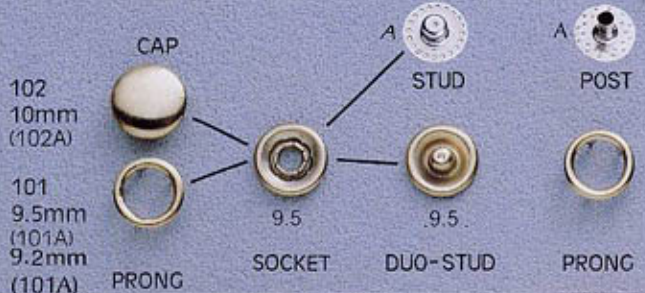

PRONG SNAP BUTTON

108S - 10mm PEARL CAP

109 - 8.5mm PEARL CAP

SERIES OF DECORATIVE CAP

ENAMELLED CAP

HAO HANN ENTERPRISE CO., LTD.
HER HANN MACHINERY CO., LTD.

OFFICE:
RD. 5, 9TH FL., 40 CHANG-CHUN RD., TAIPEI, TAIWAN, R.O.C.
TEL: (02)25651493-5, 25315128 (REP) FAX: 886-2-25315129, 25676587