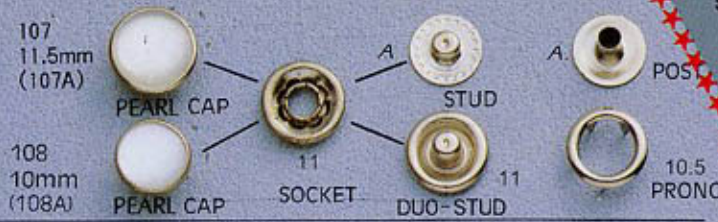

PRONG SNAP BUTTON

108S - 10mm PEARL CAP

109 - 8.5mm PEARL CAP

SERIES OF DECORATIVE CAP

ENAMELLED CAP

HAO HANN ENTERPRISE CO., LTD.
HER HANN MACHINERY CO., LTD.

OFFICE:
RD. 5, 9TH FL., 40 CHANG-CHUN RD., TAIPEI, TAIWAN, R.O.C.
TEL: (02)25651493-5, 25315128 (REP) FAX: 886-2-25315129, 25676587