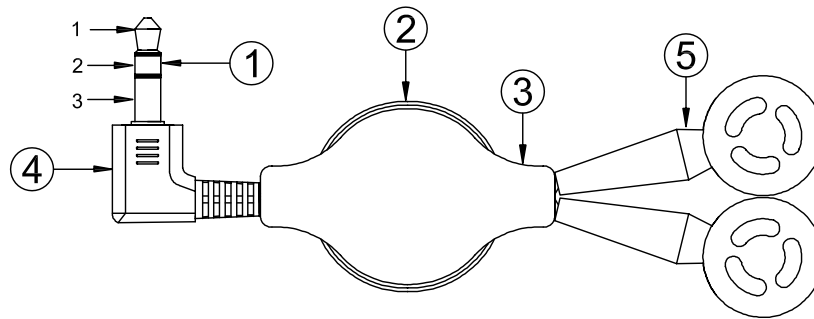

CUST. MODEL:	REF.
CUST. P/N	DWG FILE:

DESCRIPTION CONTROL			
REV.	DESC.	DATE	APP.

900±30

25±2.5

3.5 Plug

PIN ASSIGNMENT

NO	DESCRIPTION	QTY
5	Earphone: ABS White Speaker: $\phi 15\text{mm}$, $32\pm 2\Omega$	2
4	SR: PVC 45P Gray	
3	Plastic Body: ABS White 40.5*24.5*14mm	1
2	Wire: PU White OD:0.8*2.9mm 10/0.08+250D*4C	1
1	$\phi 3.5$ Stereo Plug 3 Pole Gold Plated	1

UNLESS OTHERWISE SPECIFIED SURFACE FINISH ALL OVER TOLERANCES mm
METRIC
.X = ± 0.38
.XX = ± 0.25
SHEET 1 OF 1

DRAW: CHUBBY	DATE: 11/06/07
CHECK: KEVIN	APPROVE:

TITLE: MP3 Earphone L=900mm White
MODEL CODE: MP3EP-RL900W
 誠州電子有限公司 <i>Sincere State Electronics Co.,Ltd.</i>