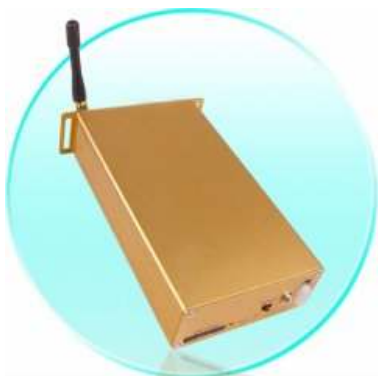

# Wireless GSM Car Alarm Device

[CVEYF-F900C]

Bookmark This Product

## Quantity:

**\$117.89 x 1 = \$117.89**

[Add to Cart](#)

Advanced wireless GSM car alarm for car security, and peace of mind. Much faster than standard wired GSM car security systems, this wireless set uses wireless data communication technology protecting your car. Using the GSM network you can do everything from cutting gas and power supply to transmitting car location. A great car security system for protecting your automobile, and available with no MOW and a discounted wholesale price.