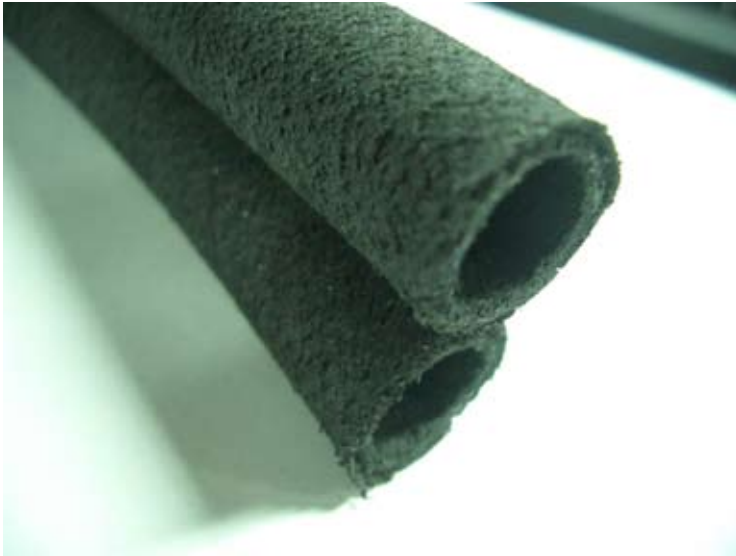

SOAKER HOSE DEMONSTRATION PICTURES

Surface of Soaker Hose

Cutting Side of Hose

One part of hose when water is injected (With mini Water Pressure)

Cutting Side When Folded up (Without Water)

Another Sight of Folded Corner (Without Water)

Folded Corner

After folding, re-stretch hose out.