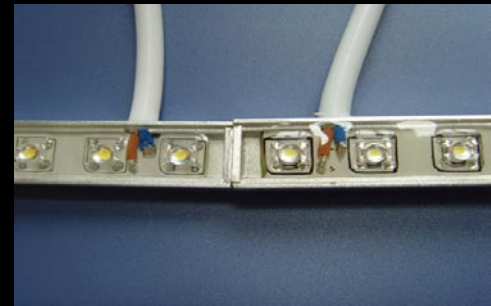

Descriptions & Features

- nicely treated aluminum housing
- high bright Piranha/super flux LEDs
- totally waterproof; IP68
- connectable each other with mating cables, no light break between the connection
- beam angle 40 to 120 degrees
- maintenance free, energy efficient
- easy installation
- standard warranty 3 years

The biggest advantage of SC-AS series is each bar can be connected to another one without light break. So you can light up a long string with SC-AC. That is the reason why it is the ideal light for boarding of bridge, building, canopy, stairway, elevator, shop window and yacht.

The picture on the right shows how the bars look like while placed together.