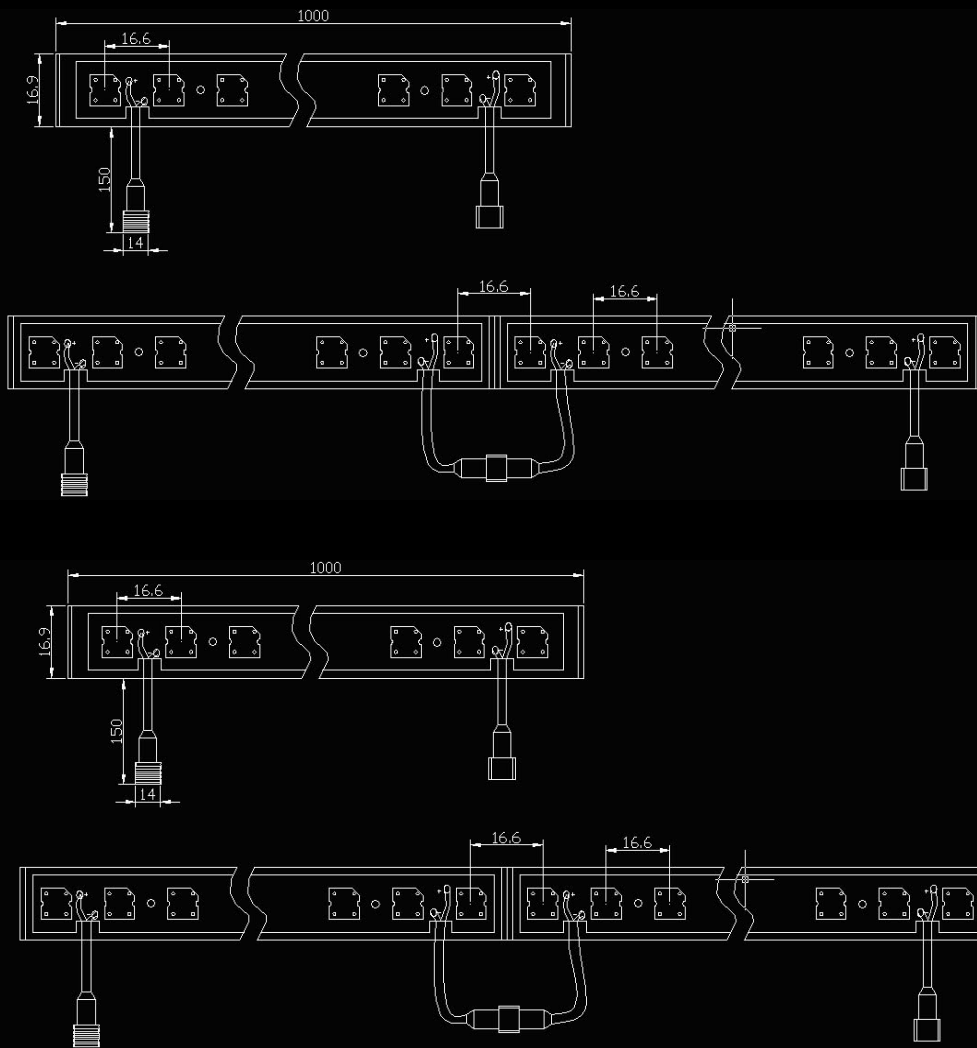

waterproof Piranha LED bar with aluminum profile

Where can it be used?

- ◆ replacement of inflourescent light
- ◆ back or edge light of illuminated signs
- ◆ boarding light for bridge, commercial/civil buildings
- ◆ marine application
- ◆ indoor decoration
- ◆ accent light for fountain, swimming pool, spring and waterfall

Descriptions & Features

- nicely treated aluminum housing
- high bright Piranha/super flux LEDs
- totally waterproof; IP68
- connectable each other with mating cables, no light break between the connection
- beam angle 40 to 120 degrees
- maintenance free, energy efficient
- easy installation
- standard warranty 3 years

The picture on the right shows how the bars look like while placed together.

The standard length is 1m and 0.5m. Clients can specify the length less than 1.5m. So the specific length can be tailored to their application or projects. Signcomplex also offers client labels and designs PCB with client logo. Over 500 pcs lot order is required in this case.

accessories include

- 1) mounting clip
- 2) cable to power supply

Model-Number	Color	LED-Q'ty	Light-Output	Beam-Angle	Voltage	Current	Recommend-Connect
SC-AS30-R		30 pcs	27 lumens	90 deg.	12V DC	0.2A	40 bars
SC-AS30-Y		30 pcs	27 lumens	90 deg.	12V DC	0.2A	40 bars
SC-AS30-B		30 pcs	18 lumens	90 deg.	12V DC	0.2A	40 bars
SC-AS30-G		30 pcs	48 lumens	90 deg.	12V DC	0.2A	40 bars
SC-AS30-W		30 pcs	53 lumens	90 deg.	12V DC	0.2A	40 bars
SC-AS30-WW		30 pcs	53 lumens	90 deg.	12V DC	0.2A	40 bars
SC-AS30-RGB		30 pcs	58 lumens	90 deg.	12V DC	0.6A	20 bars
SC-AS60-R		60 pcs	54 lumens	90 deg.	12V DC	0.4A	20 bars
SC-AS60-Y		60 pcs	54 lumens	90 deg.	12V DC	0.4A	20 bars
SC-AS60-B		60 pcs	36 lumens	90 deg.	12V DC	0.4A	20 bars
SC-AS60-G		60 pcs	96 lumens	90 deg.	12V DC	0.4A	20 bars
SC-AS60-W		60 pcs	105 lumens	90 deg.	12V DC	0.4A	20 bars
SC-AS60-WW		60 pcs	105 lumens	90 deg.	12V DC	0.4A	20 bars
SC-AS60-RGB		60 pcs	98 lumens	90 deg.	12V DC	1.2A	10 bars