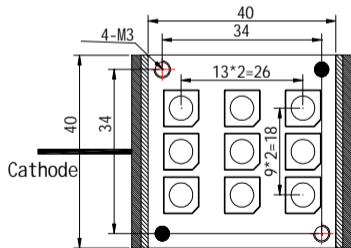

Waterproof material

Lead

Anode

12V/DC