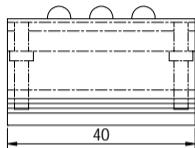

Waterproof material

Lead

Anode

12V/DC