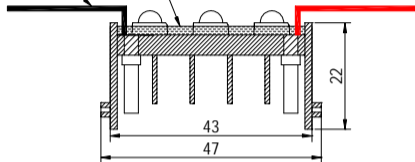

Waterproof material

Lead

Anode

12V/DC