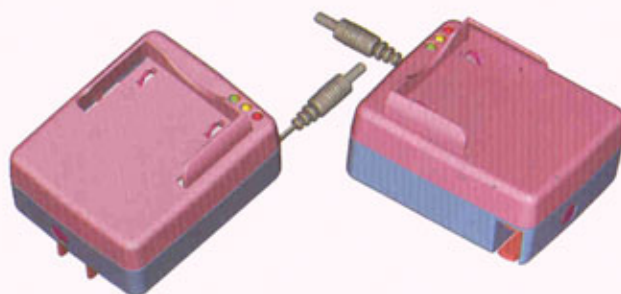

Twin Travel Charger