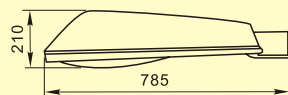

Road light series

TOUVE® OUTDOOR LIGHTING

TVZD632

Model	Power	Grade	Master carton	Quantity	G.W.
TVZD631	250W/400W	IP65	83x30.5x34	1	6
TVZD632	150W/250W	IP65	80x34.5x23.5	1	7.5
TVZD633	150W/250W	IP65	68x31x21	1	5.5
TVZD634	150W/250W	IP65	68x31x21	1	6
TVZD637	70W/150W	IP65	54x27.5x26	1	3