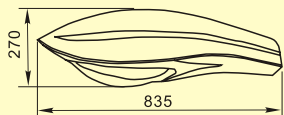

Road light series

TOUVE® OUTDOOR LIGHTING

TVZD631

Model	Power	Grade	Master carton	Quantity	G.W.
TVZD631	250W/400W	IP65	83x30.5x34	1	6
TVZD632	150W/250W	IP65	80x34.5x23.5	1	7.5
TVZD633	150W/250W	IP65	68x31x21	1	5.5
TVZD634	150W/250W	IP65	68x31x21	1	6
TVZD637	70W/150W	IP65	54x27.5x26	1	3