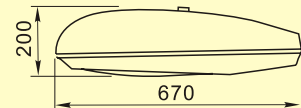

Road light series

TOUVE® OUTDOOR LIGHTING

TVZD633

Model	Power	Grade	Master carton	Quantity	G.W.
TVZD631	250W/400W	IP65	83x30.5x34	1	6
TVZD632	150W/250W	IP65	80x34.5x23.5	1	7.5
TVZD633	150W/250W	IP65	68x31x21	1	5.5
TVZD634	150W/250W	IP65	68x31x21	1	6
TVZD637	70W/150W	IP65	54x27.5x26	1	3