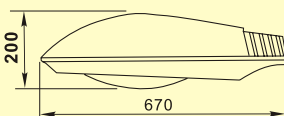

Road light series

TOUVE® OUTDOOR LIGHTING

TVZD634

Model	Power	Grade	Master carton	Quantity	G.W.
TVZD631	250W/400W	IP65	83x30.5x34	1	6
TVZD632	150W/250W	IP65	80x34.5x23.5	1	7.5
TVZD633	150W/250W	IP65	68x31x21	1	5.5
TVZD634	150W/250W	IP65	68x31x21	1	6
TVZD637	70W/150W	IP65	54x27.5x26	1	3