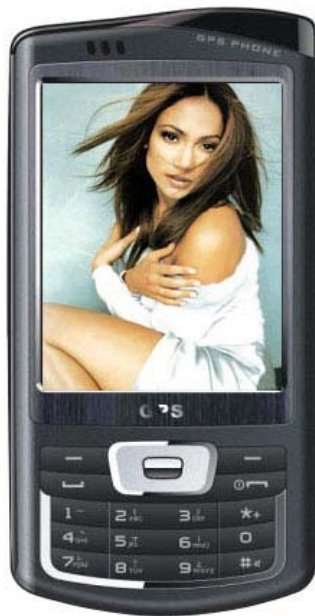

MODEL:A16

Basic specification

Type:	GPS mobile, support bluetooth, 2.0 mega pixels camera, dual speakers
Display:	3.0 " touch screen
Network:	GSM/GPRS 900/1800 MHz
Ring:	64chord ring, support MP3、 original ring、 MIDI ring
Camera:	Support full screen window for photograph, landscape orientation mode, Audio & Video function
Talking time:	Depends on the local network and the use of SIM card
Standby time:	Ultra long standby, 1400mAh
Accessory:	Li-ion battery, charger, earphone, T-Flash card, data cable,Manual
Input:	Keypad & Handwriting input

Interface design

Interface	3.0" touch screen, bar type
Antenna:	Built-in
Available color:	black
size:	105.5 * 49 * 14.5 mm
weight:	75g

Display parameter

color:	260k pixels color display
pixels:	240x320pix

Communication

Message service:	SMS/MMS, support sending by group
Phone book:	Y
Call history:	Y
Incoming picture identifier:	Y

Photograph

Camera position:	Built-in
Pixels:	2.0 mega pixels
Sensor:	CMOS
Photo frame:	Y
Photograph continuously:	Y
Video photograph :	Support full screen window for photograph, landscape orientation mode, Audio&Video function