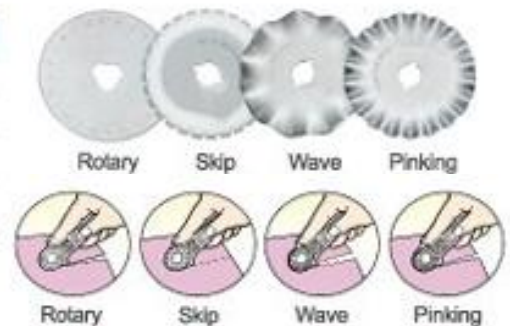

Rotary Cutter

Item No.	Description	Unit	Package	G.W.	Cu'ft
DW-RC045B	∅45mm	blister card	1/20/120	12kg	2
DW-RC028B	∅28mm	blister card	1/20/240	15kg	2.6

- Contoured handle design with soft cushion for comfort holding.
- With safety guard on the blade section.
- The convenient locking device at the finger tip is easy to manage.

- Material of blades are high carbon steel punched and handness is up to 57 degree.
- Sharp blades along with durable edge.
- Each blade packed in a clam shell blister card for easy storage.
- Pack of 5 blades is also available on demand.