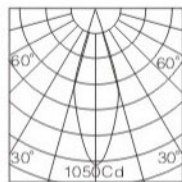

Lamp:G12 35/70W BASE:G12	
220V	

h(m)	D(m)
1	0.43
2	0.85
3	1.28
4	1.70
5	2.10

Lamp:PAR30 35/70W BASE:E27	
220V