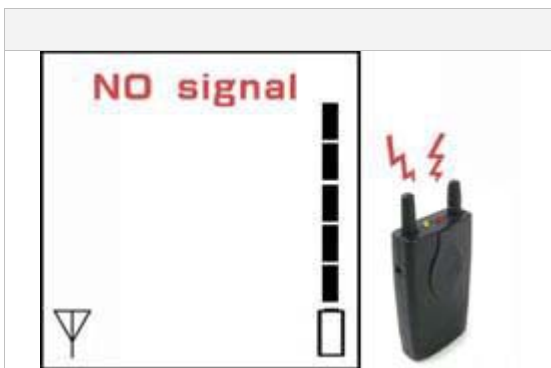

Characteristic Pic..

Specification..

Mobile phone signal completely blocked