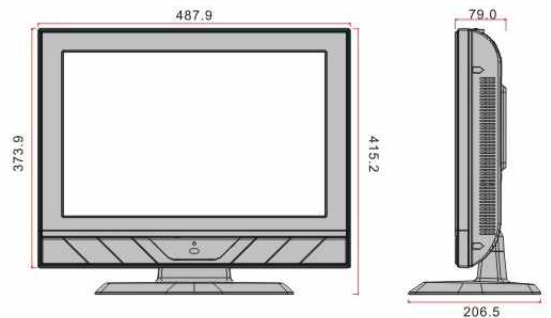

面板可多色搭配

Various Colors Are Available For Casing

H-19C01

机型: 19C01 (可选择带DVD功能) PANEL比例: 16:10
 Model: 19C01 can be with DVD socket block
 Panel Aspect Ratio: 16:10

	19"	22"	26"	32"	42"
Model	19C01	22C01	26C01	32C01	42C01
Aspect Ratio	16:10	16:10	16:9	16:9	16:9
Screen Size	19"	22"	26"	31.5"	42"
Color Available	Silver Black/Black	Silver Black/Black	Silver Black/Black	Silver Black/Black	Silver Black/Black
Product Max Size	488x374x79 mm 488x417x207 mm (With holder Base)	557x420x76 mm 557x467x235 mm (With holder Base)	671x473x104 mm 671x523x241 mm (With holder Base)	803x544x105 mm 802x594x262 mm (With holder Base)	1034x687x115 mm 1034x742x343 mm (With holder Base)
Weight	2.6Kg	2.8Kg	5.2Kg	6.6Kg	11.75Kg
Material	ABS, Metal Frame	ABS, Metal Frame	ABS, Metal Frame	ABS, Metal Frame	ABS, Metal Frame
Package	Master Carton+PE Bag	Master Carton+PE Bag	Master Carton+PE Bag	Master Carton+PE Bag	Master Carton+PE Bag
Wall Mount	100X100mm	100X100mm	200X400mm	400X200mm	400x600mm