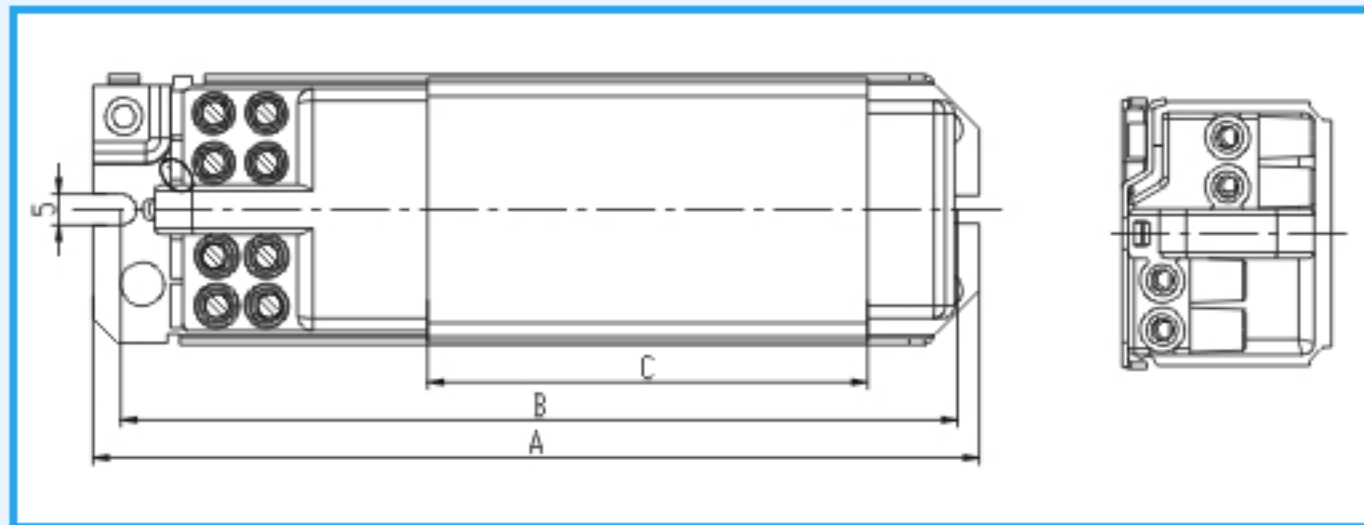

Size:

Detail:

Safely transformer

Type	Capacity range W	50,60Hz V/sec	A mm	B mm	C mm	Weight Kg	Quantity/ Carton Pcs	Packaging Meas mm
		110V,120V,127V,220V,230V,240V,50Hz,60Hz						
SB-T50-910	35-50	12-36	143	130	70	0.75	20	225×148×150