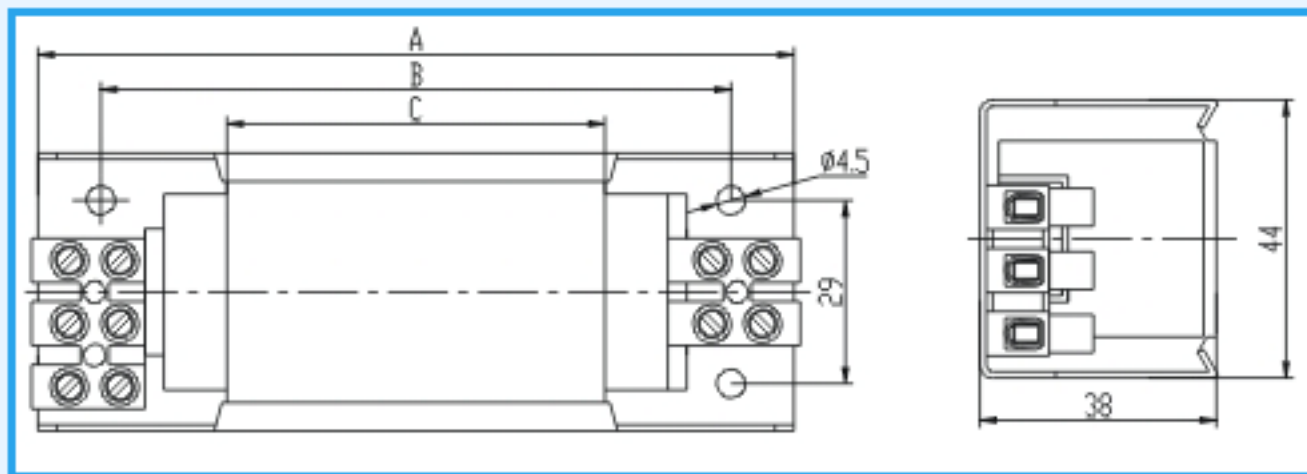

Size:

Detail:

Safely transformer

Type	Capacity range W	50,60Hz V/sec	A mm	B mm	C mm	Weight Kg	Quantity/ Carton	Pcs Packaging	Meas mm
			110V,120V,127V,220V,230V,240V,50Hz,60Hz						
SB-T50-907	35-50	12-36	120	100	60	0.75	20		260×245×95