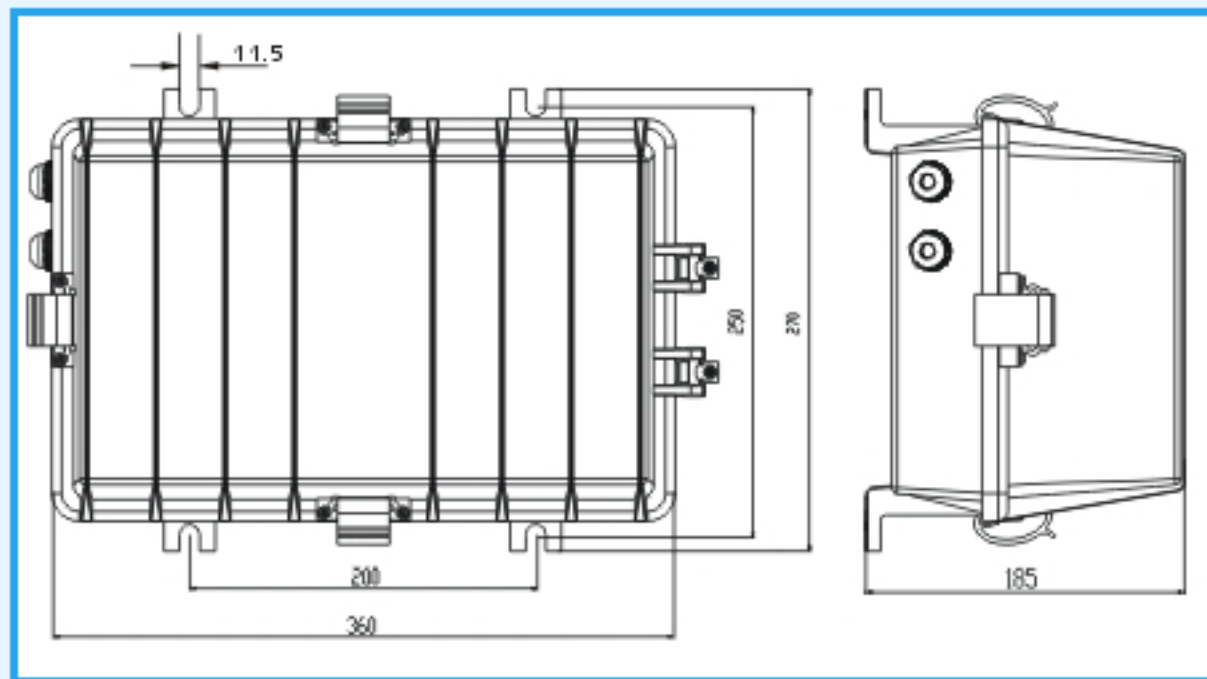

**Size:****Detail:**

Type	Bulb type	Tube current(A)	Tube Power(w)	Weight Kg	Power Factor(CosΦ)	Quantity/Carton Pcs	Packaging Meas mm
220V,230V,240V,50Hz,60Hz							
GBH-S07/1000	Sodium lamp	10.3	1000	15.2	0.9	1	370×270×195