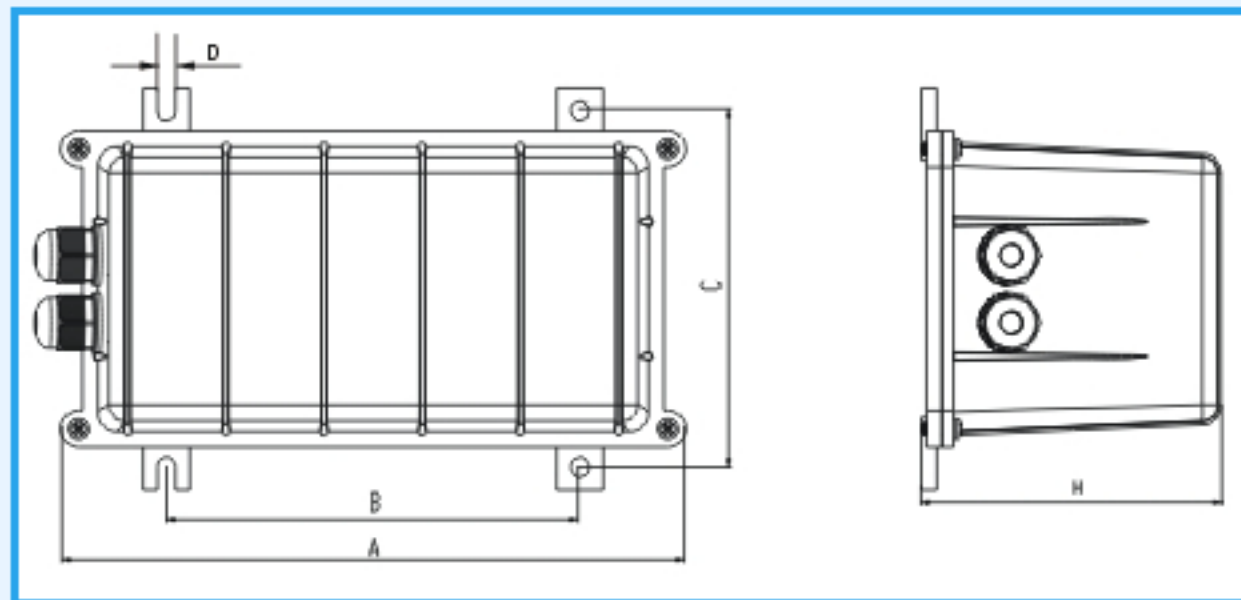

Size:**Detail:**

Type	Bulb type	Tube current(A)	Tube Power(W)	Weight Kg	A mm	B mm	C mm	D mm	Quantity/Carton Pcs	Packaging Meas mm
220V,230V,240V,50Hz,60Hz										
GBH-S06/70	Sodium lamp/metal halide lamp	1.00	70	2.25	245	160	120	6.5	1	255×165×130
GBH-S06/150	Sodium lamp/metal halide lamp	1.80	150	3.55	290	275	145	9	1	300×155×150
GBH-S06/600	metal halibe lamp	6.20	600	9.5	380	250	250	11	1	400×300×200
GBH-S06/1000	metal halibe lamp	8.25	1000	12.5	380	250	250	11	1	400×300×200