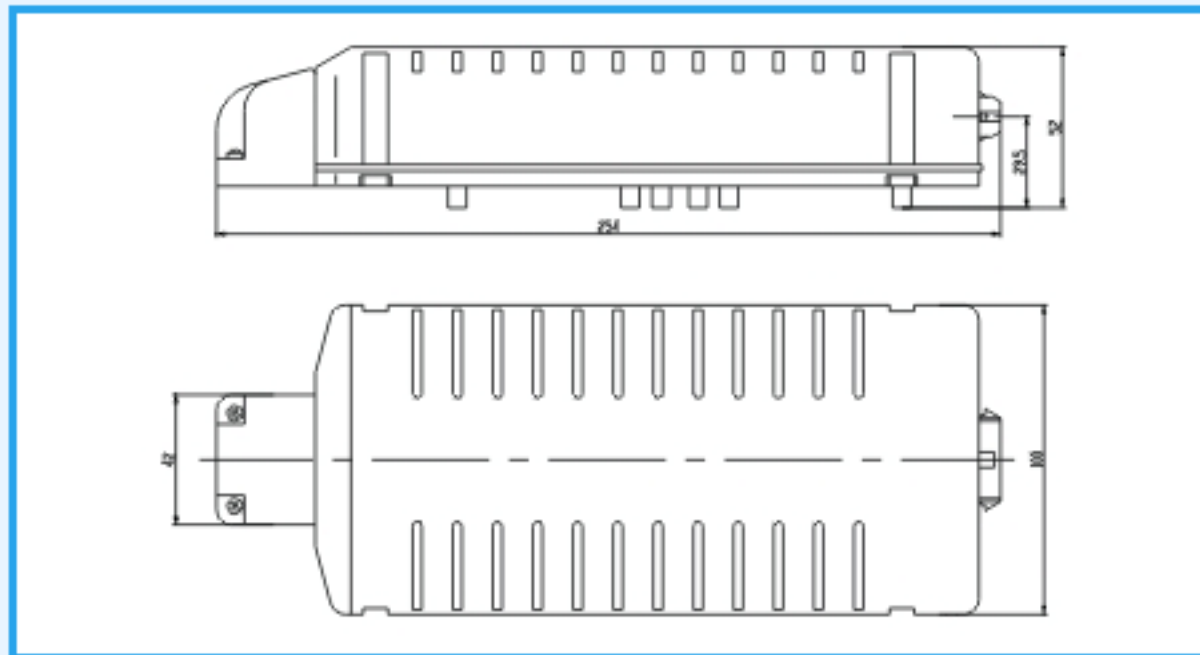

Size:**Detail:**

Type	Tube current mA	Tube power W	Weight Kg	Quantity/Carton Pcs	Packaging Meas mm
220V,230V,240V,50Hz					
GBF-P01/226	630	2×26	1.28	6	310×263×11.2
GBF-P01/218	440	2×18	0.84	6	310×263×11.2
GBF-P01/213	330	2×13	0.84	6	310×263×11.2