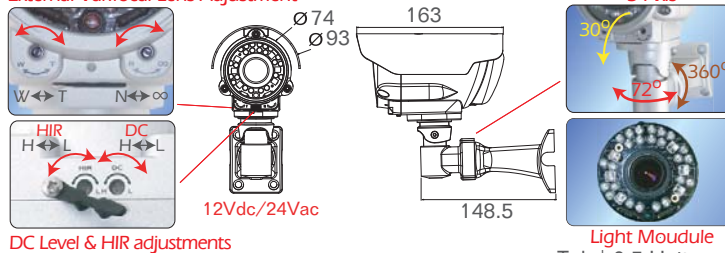

MTC-LV6638HQ new

- 1/3" Car License Plate Pro Camera
- SONY HQ1 / 540TVL / 0 Lux (IR LEDs on at 2 Lux)
- 6 Pcs Super High Power Reflection LEDs + 24 IR LEDs
- Built-in Aspherical D/N Lens (f3.8~9.5mm)
- Challenge by Strong Vehicle Head Light
- Capture Car License Plate Numbers of Anti-Head Light
- Mechanical Visible Light Filter for Clearer Images at Night
- External Varifocal Lens Adjustment
- User Friendly DC Level & High Power IR LEDs Adjustments
- 3-axis Adjustable & Cable Management Bracket
- Built-in DNR & Sense Up

External Varifocal Lens Adjustment