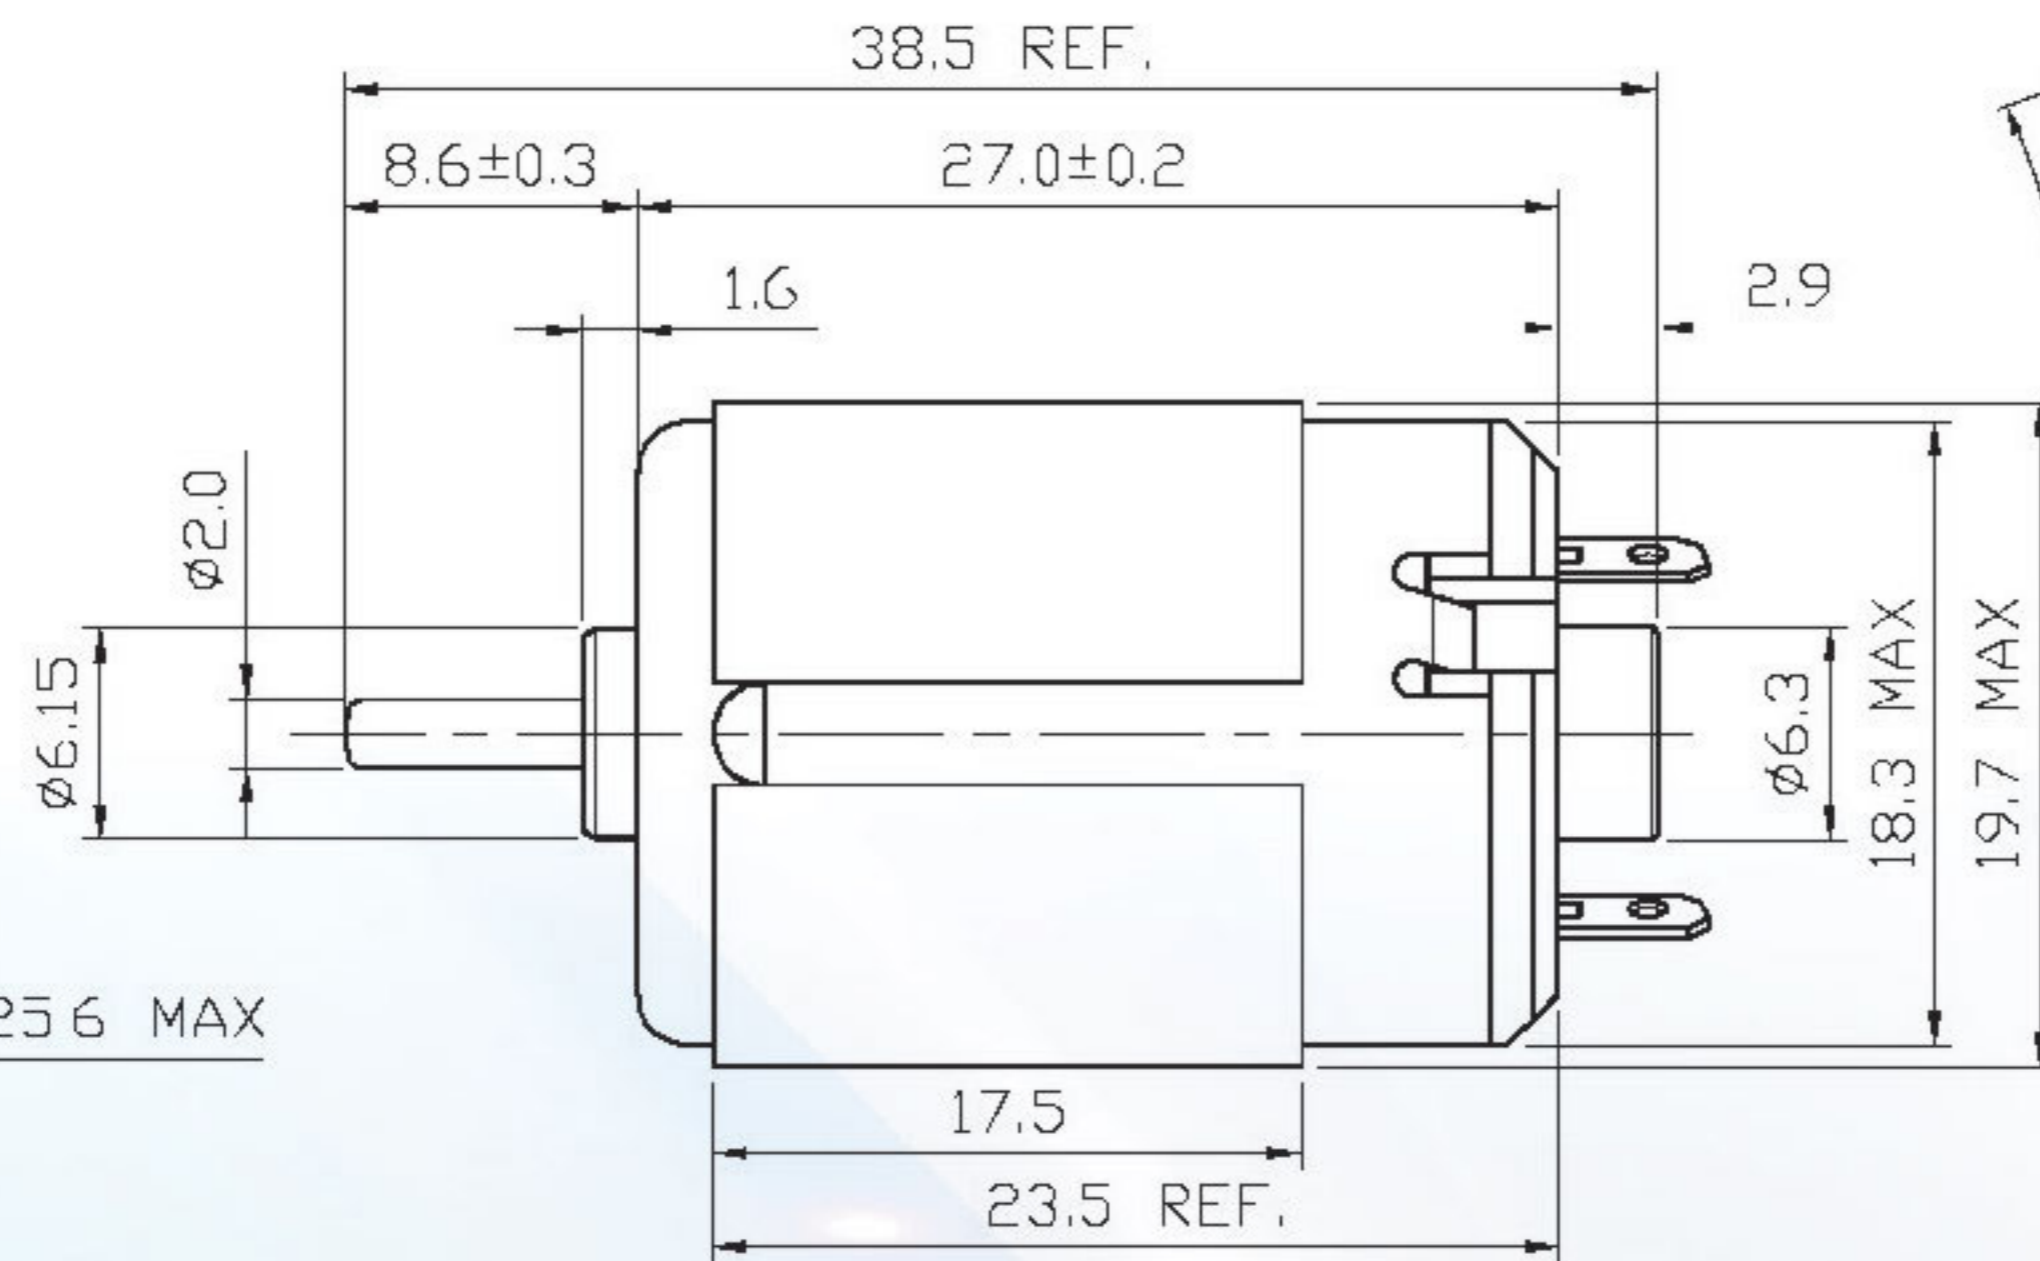

DIRECTION OF ROTATION

SHAFT LENGTH: 37.0mm