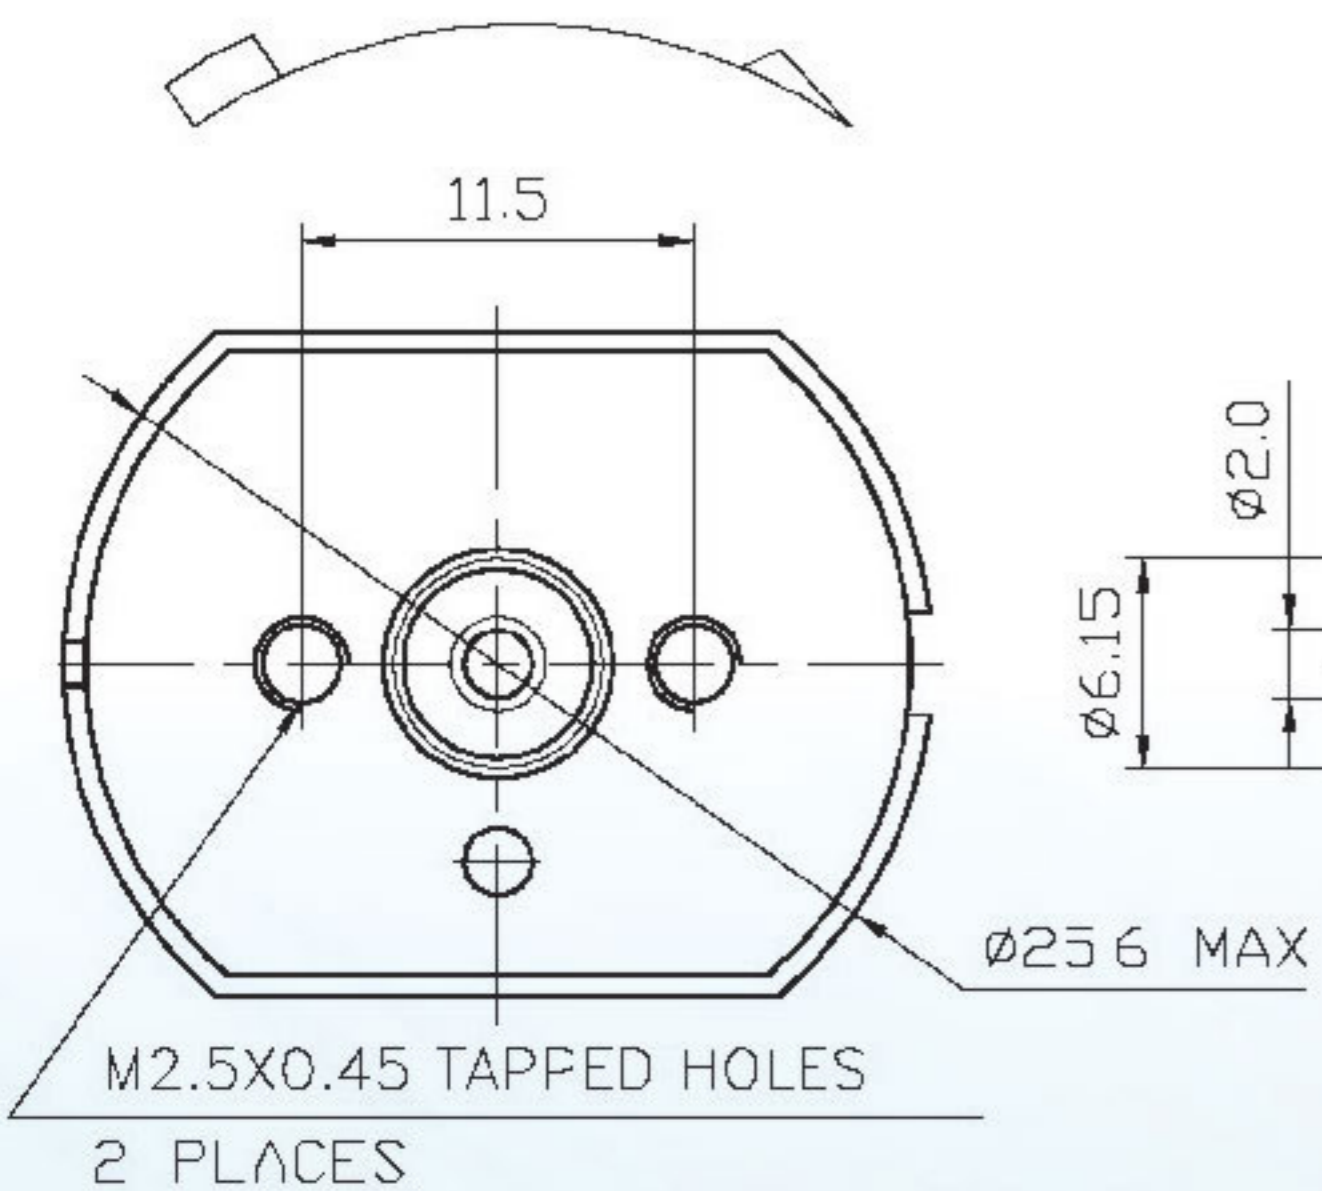

DIRECTION OF ROTATION

SHAFT LENGTH: 37.0mm