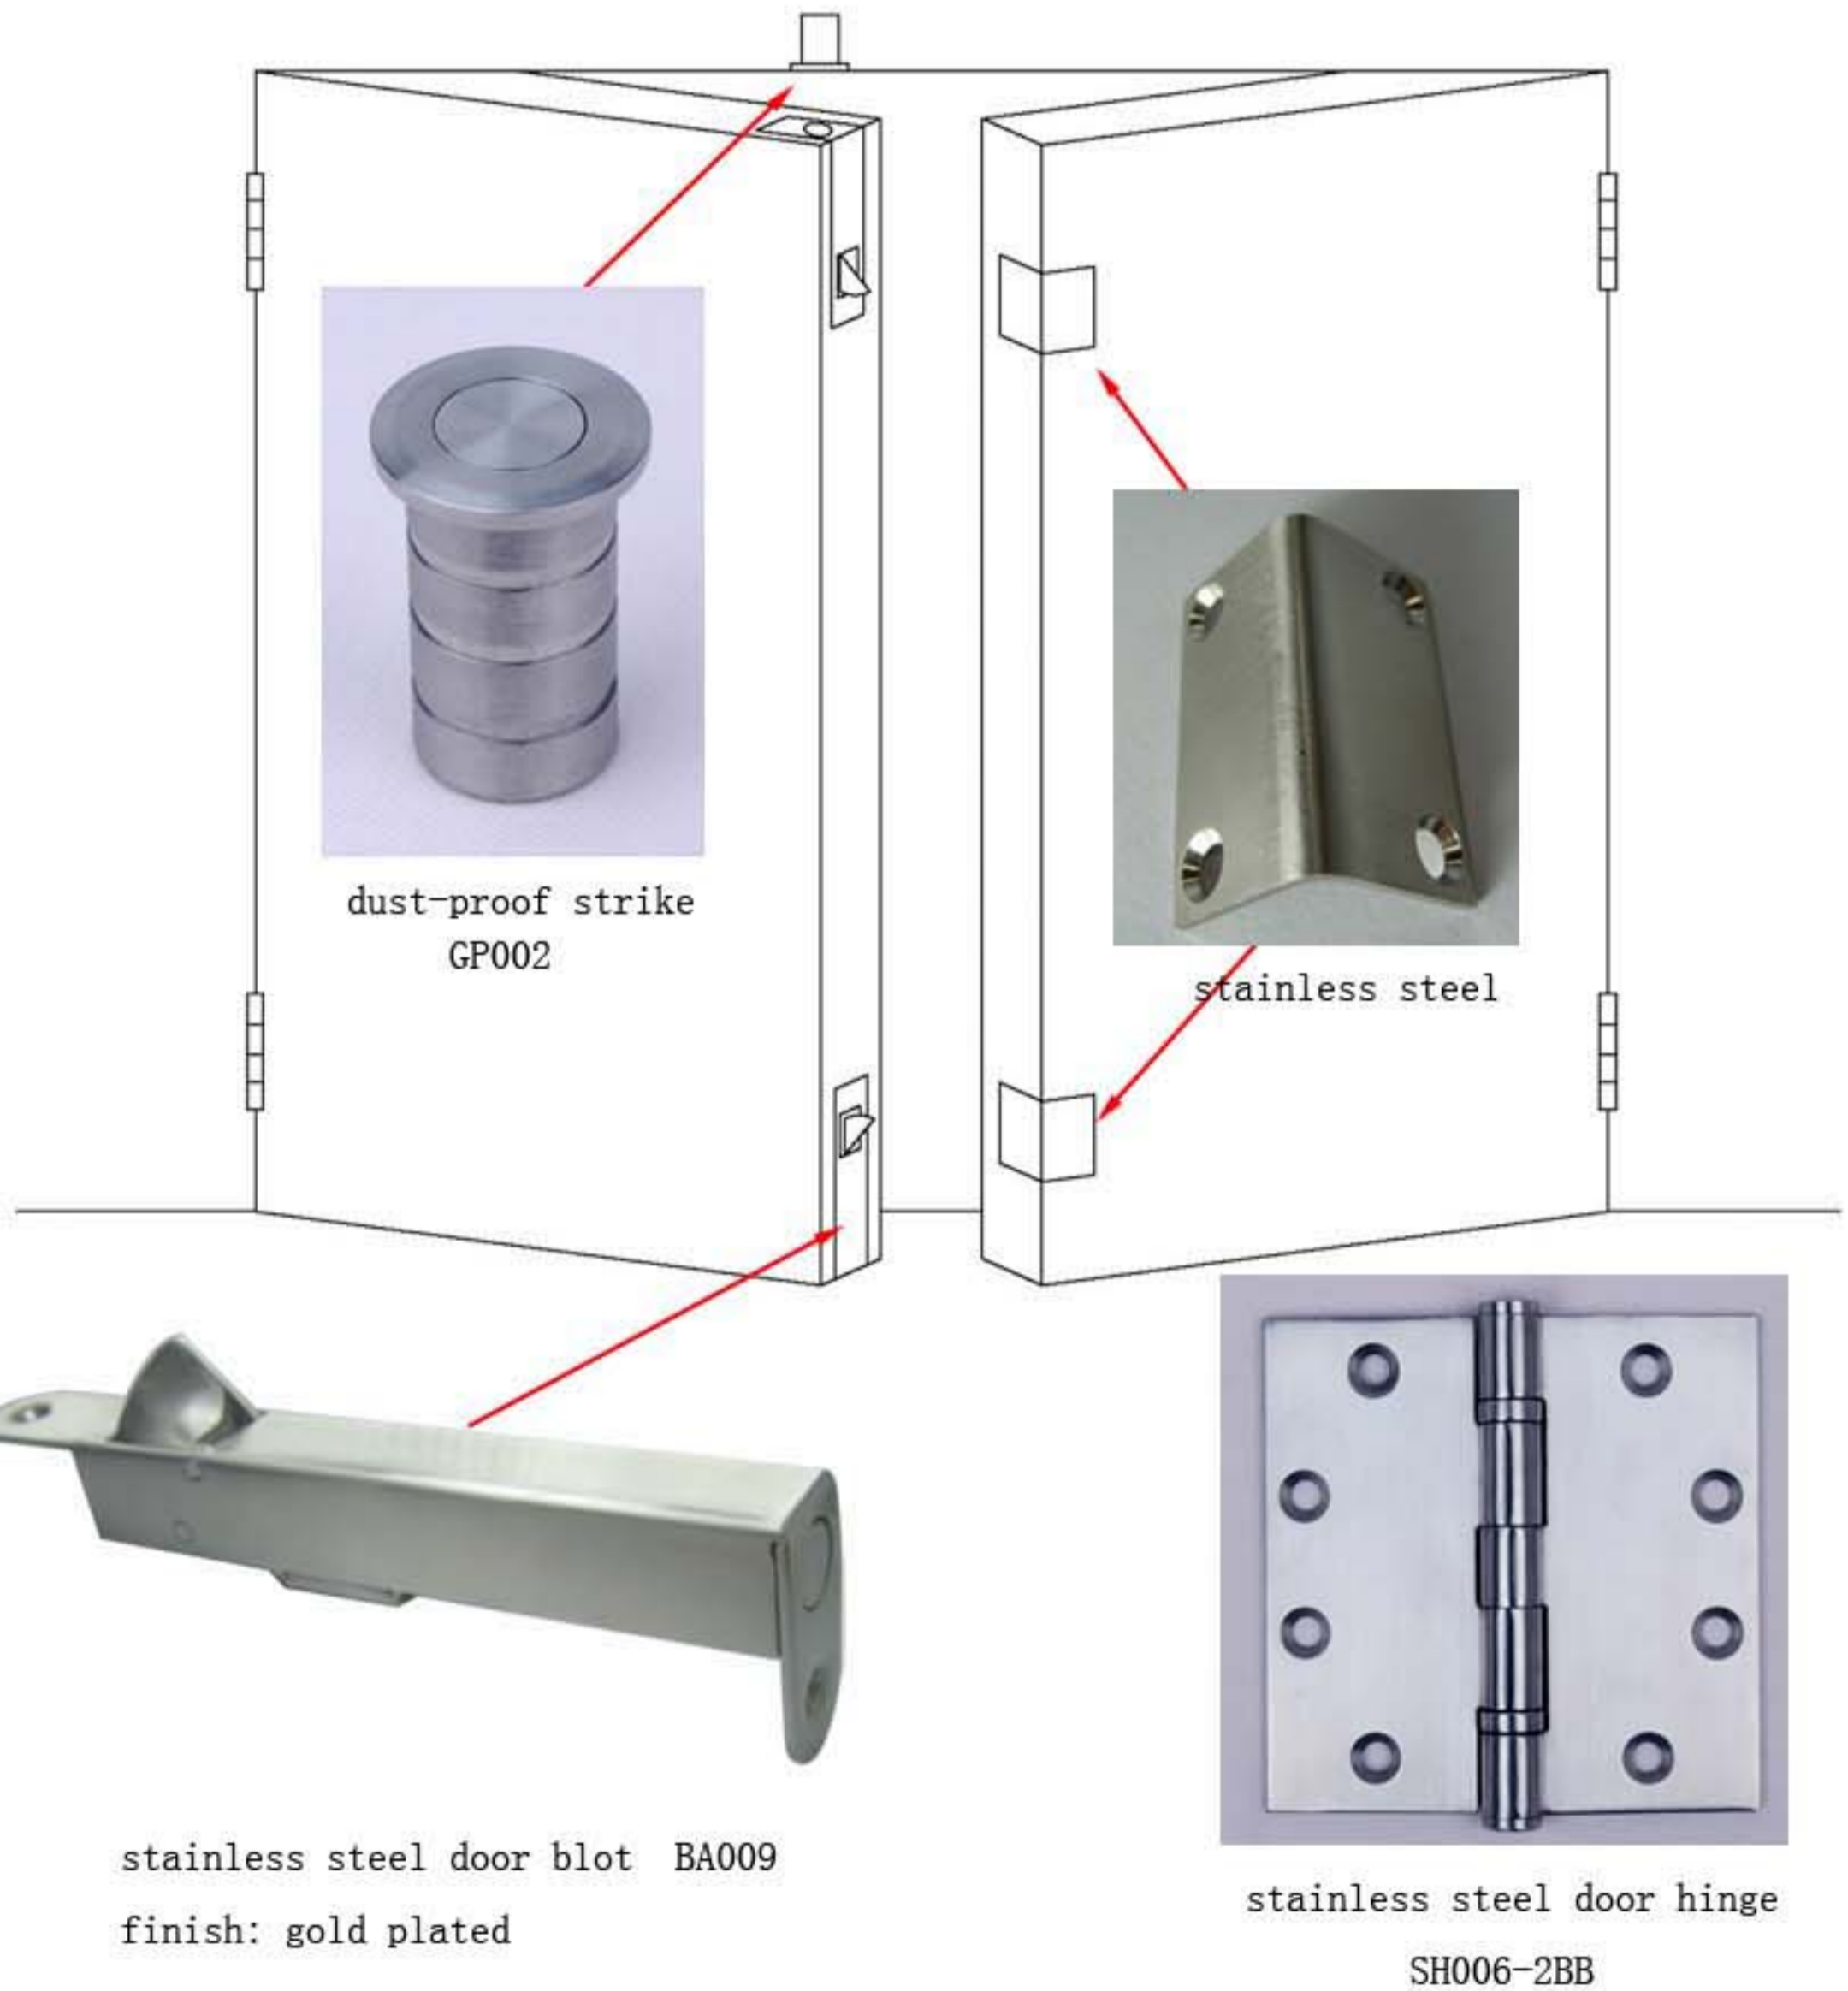

Description of Product

Model No.	Dimension	Material	Finish of Model	Other Finish Available
BA010	160X20 mm	Stainless Steel	satin	Polished, PVD, Gold Plated

1. Automatic Door Bolt
2. Suitable for fire door and double door.
3. It can be fitted in the left or the right of the door.

When it is pressed here, the bolt will automatically eject.