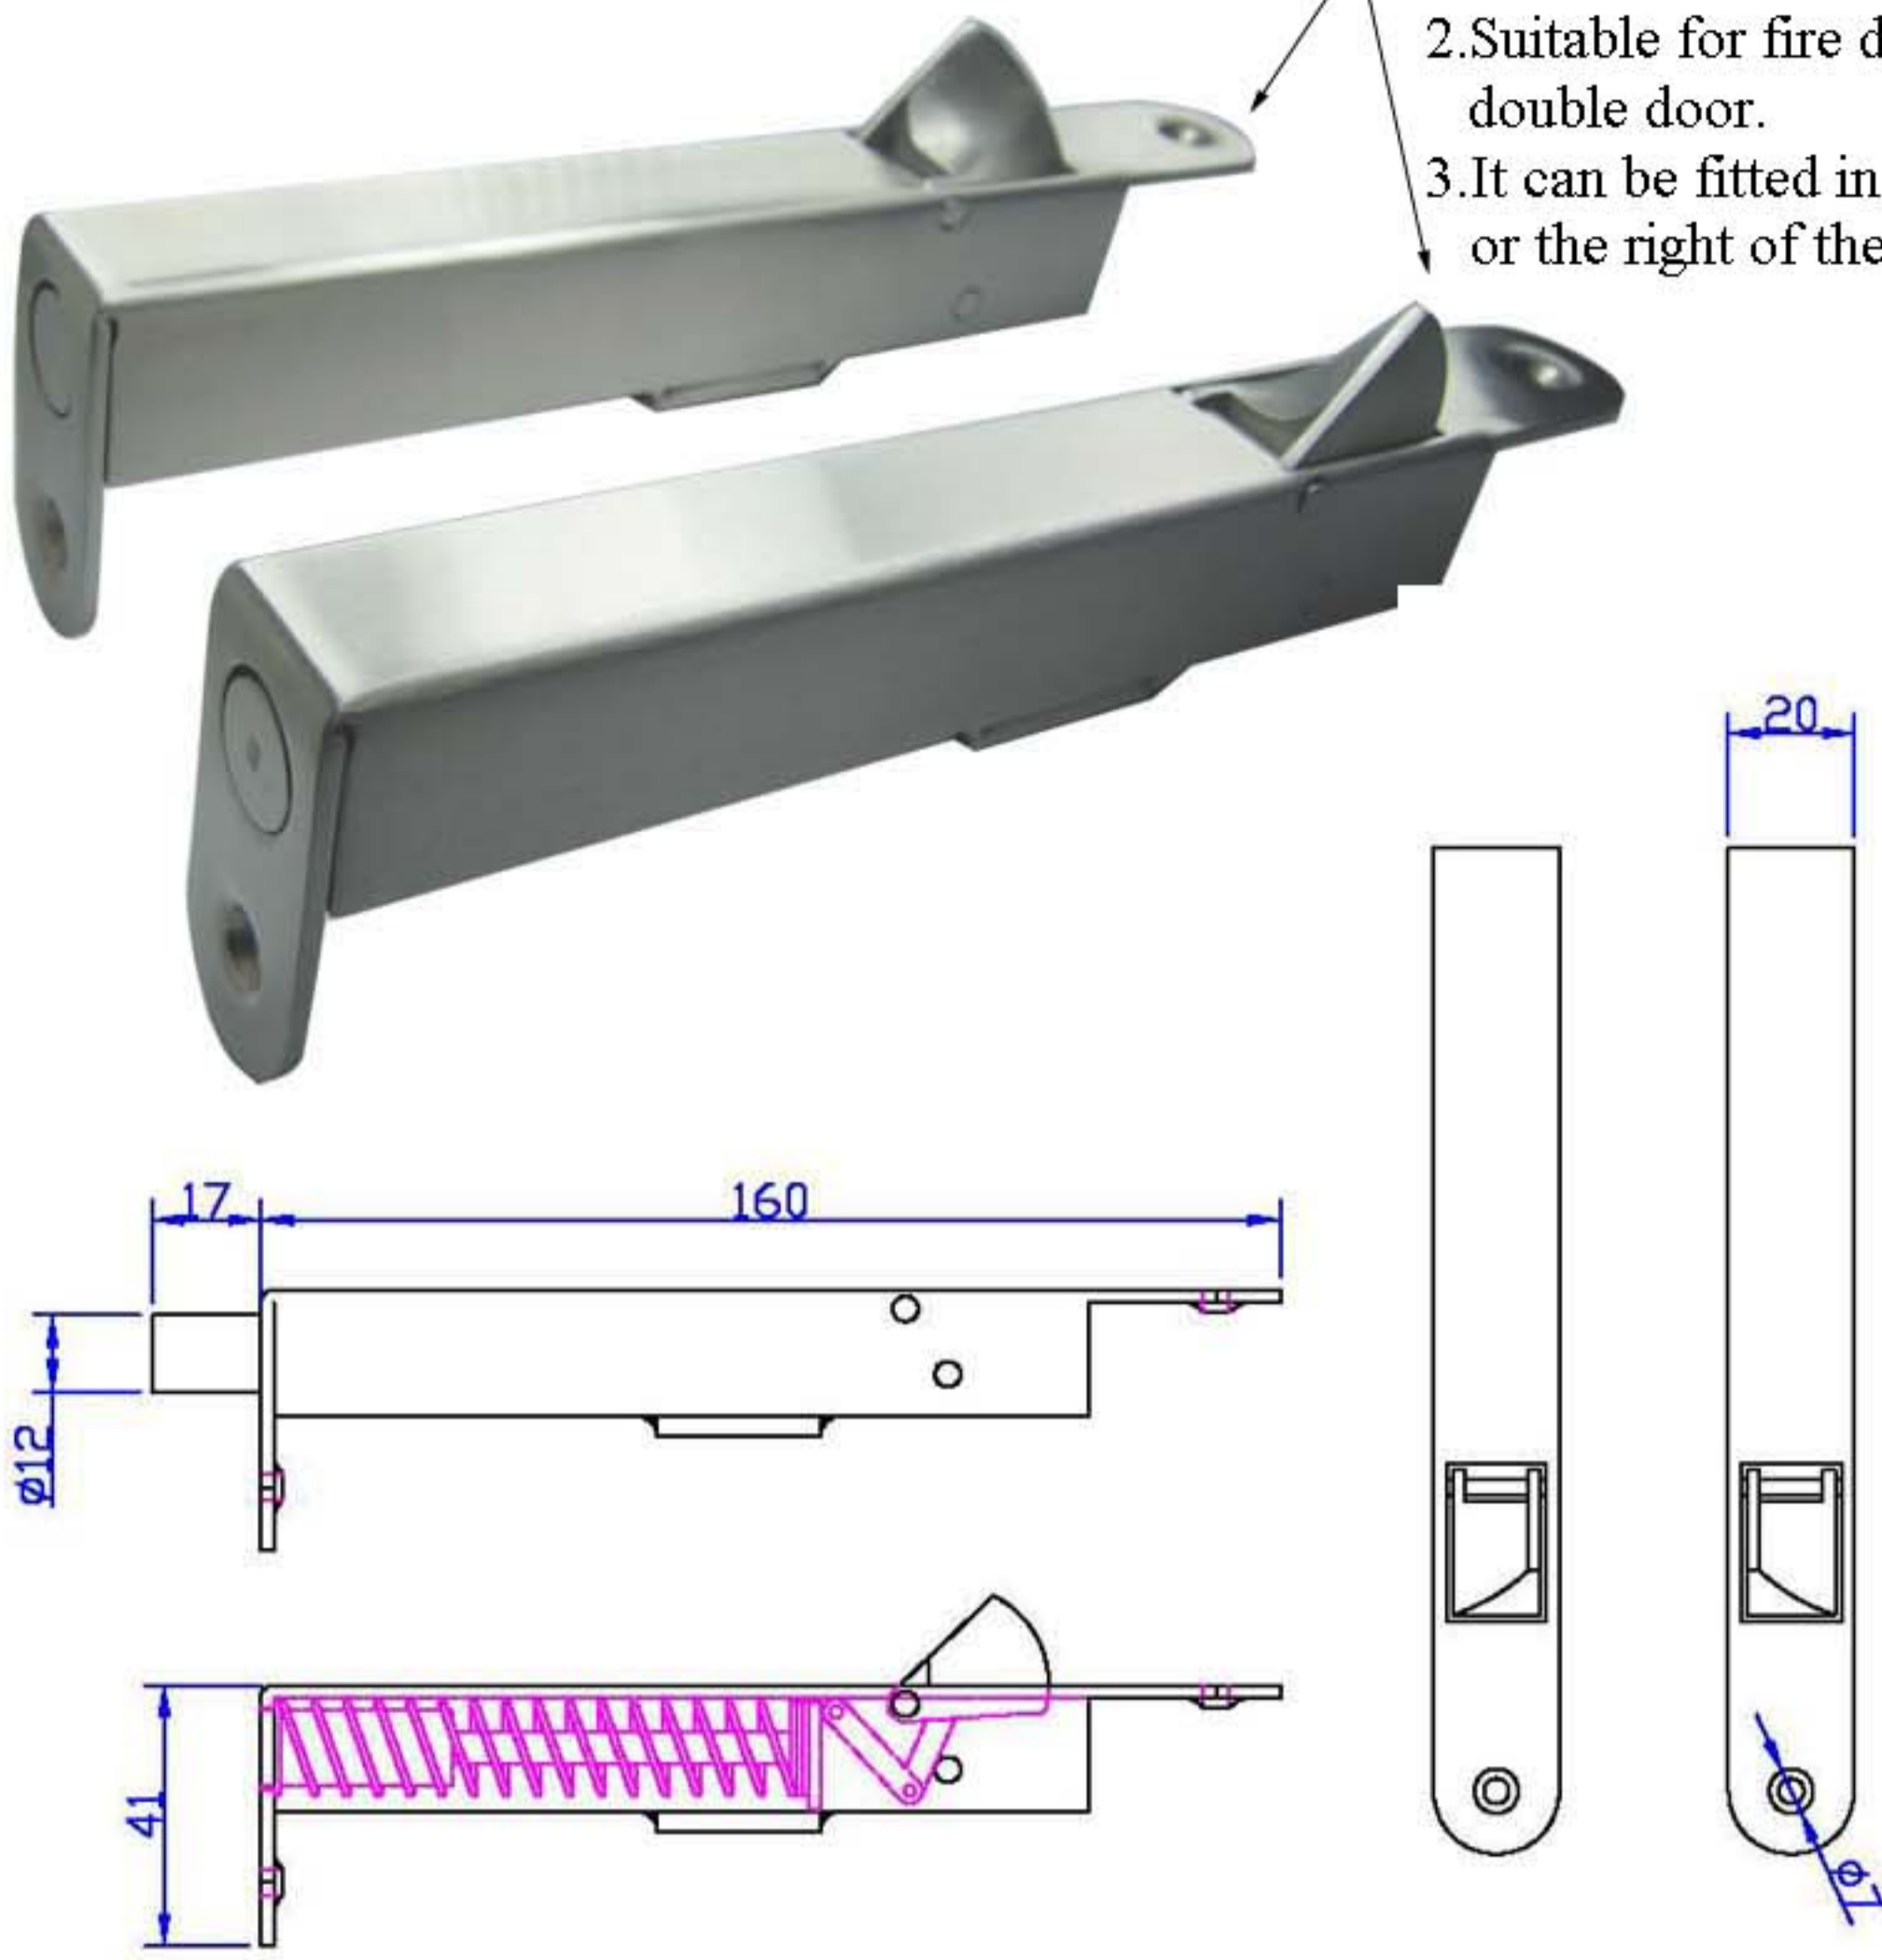

Description of Product

Model No.	Dimension	Material	Finish of Model	Other Finish Available
BA010	160X20 mm	Stainless Steel	satin	Polished, PVD, Gold Plated

1. Automatic Door Bolt
2. Suitable for fire door and double door.
3. It can be fitted in the left or the right of the door.

When it is pressed here, the bolt will automatically eject.