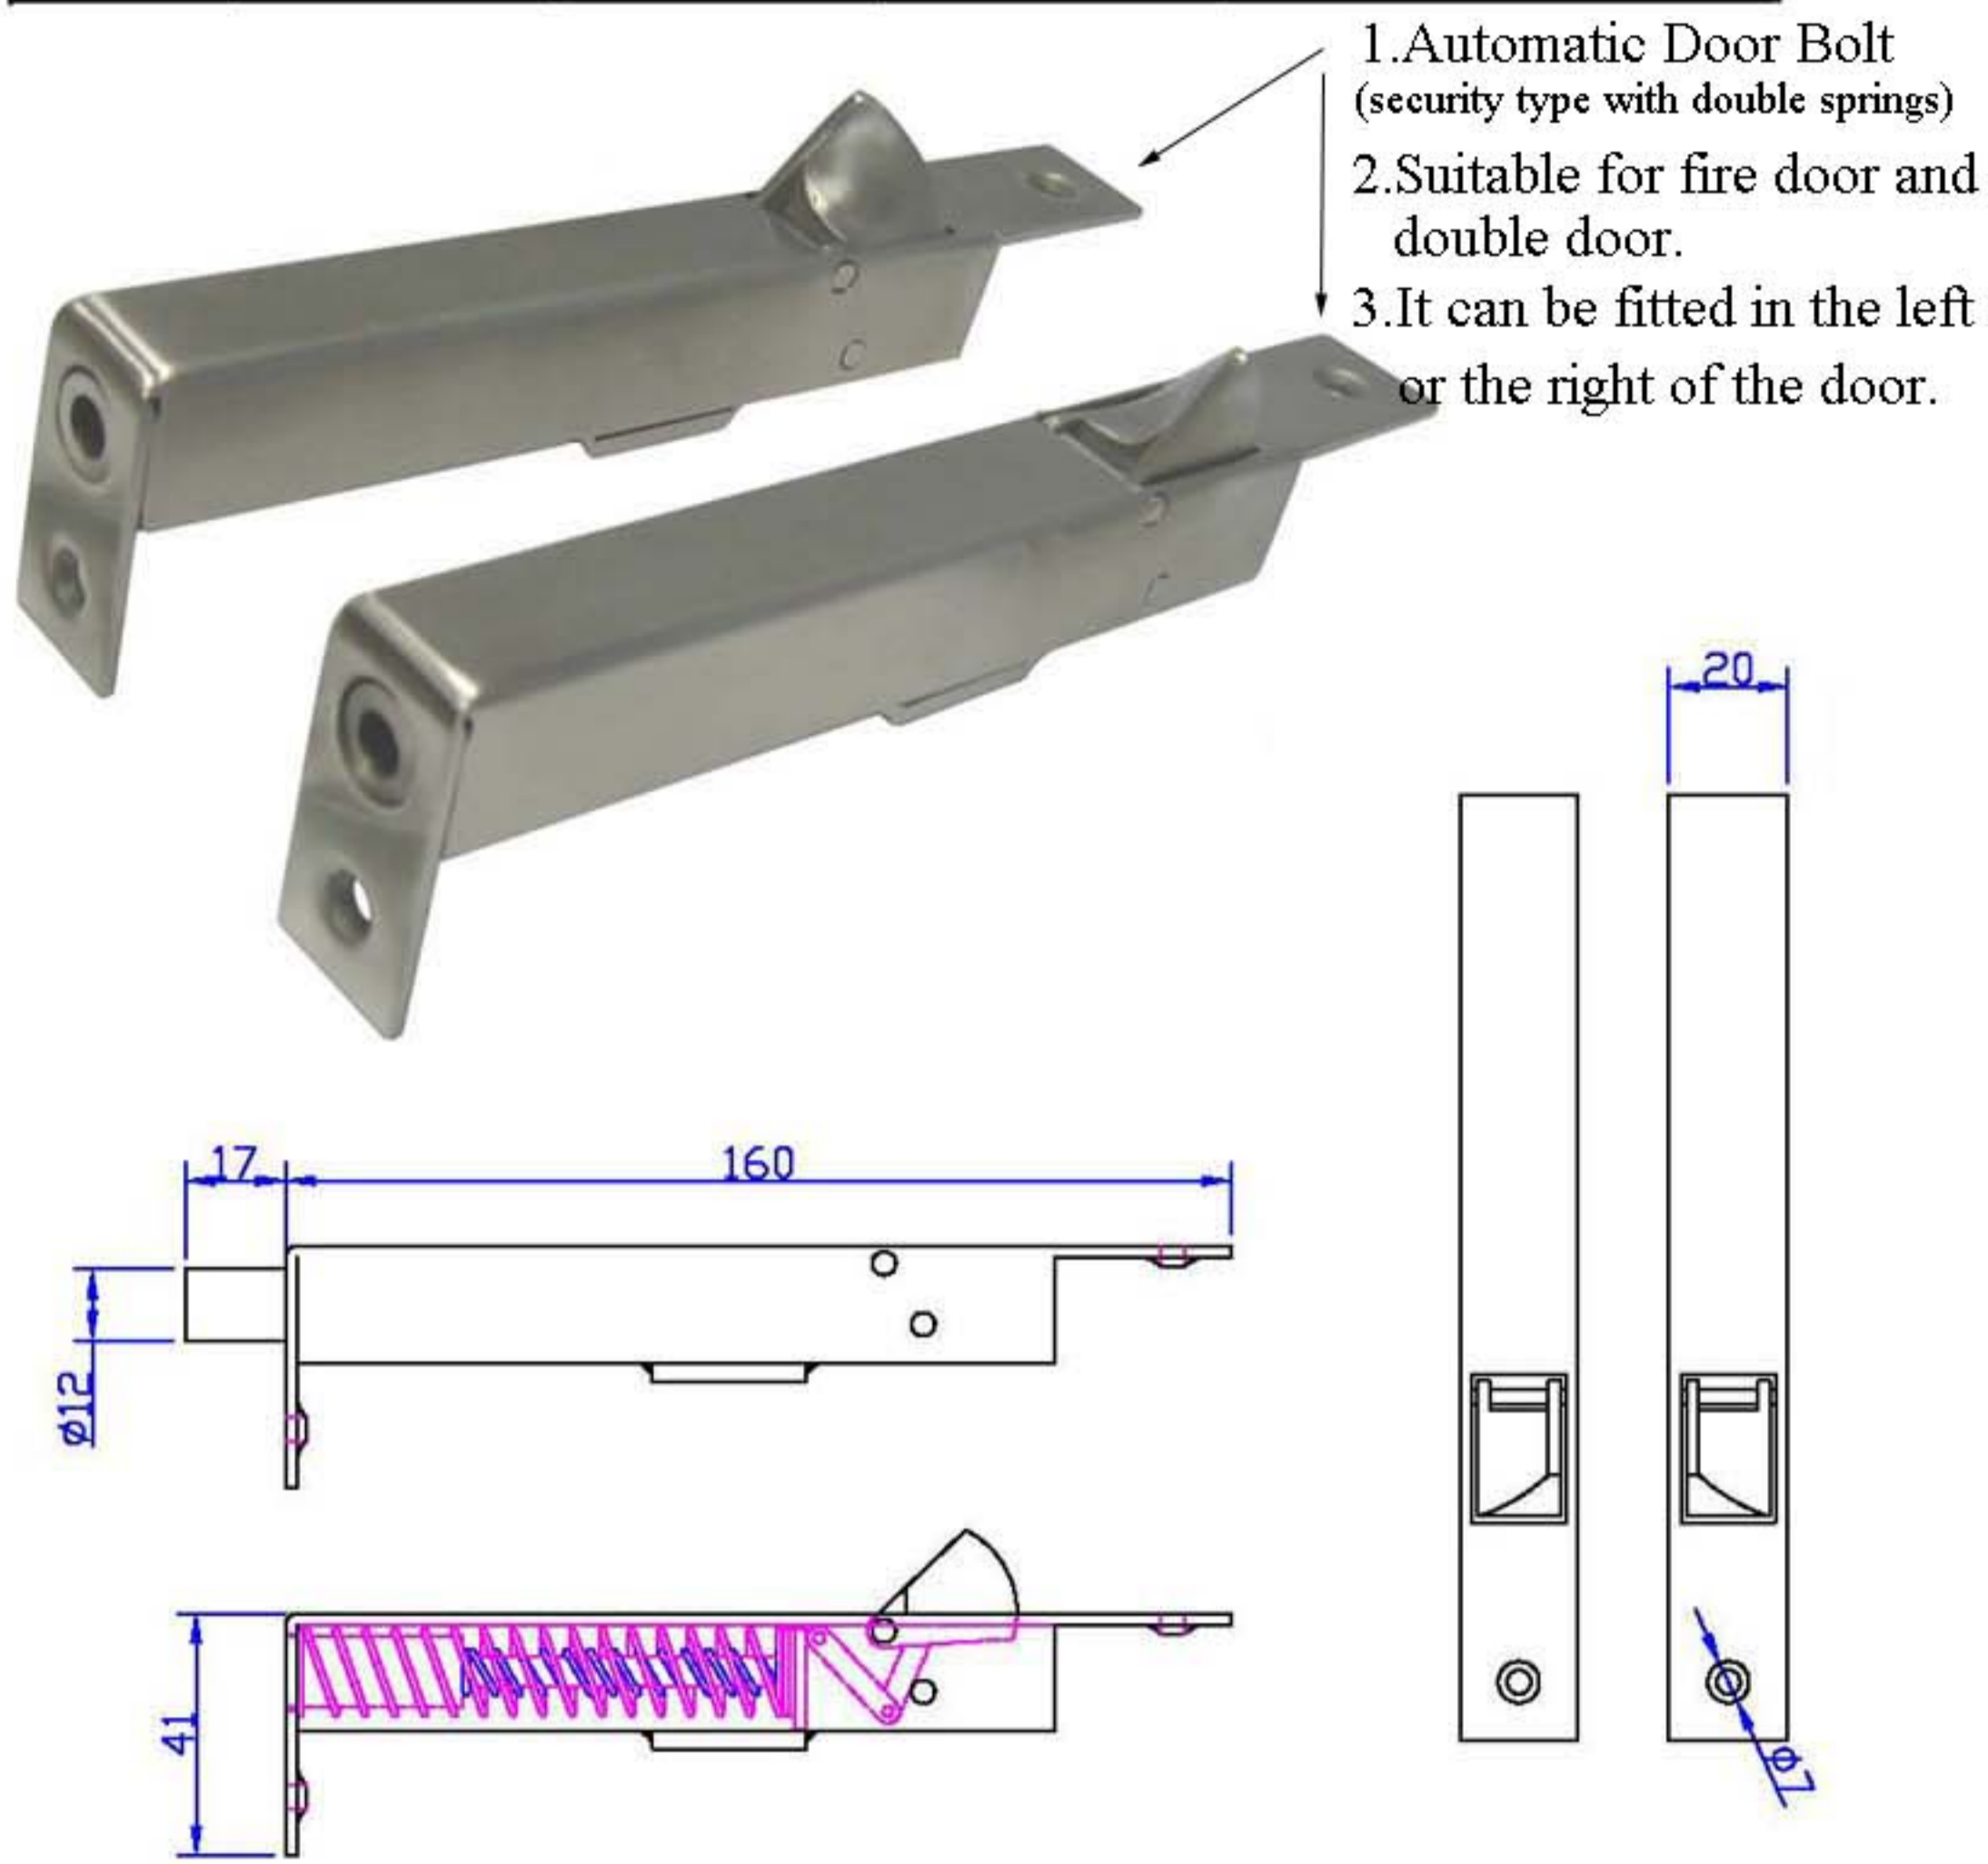

Description of Product

Model No.	Dimension	Material	Finish of Model	Other Finish Available
BA009	160X20 mm	Stainless Steel	Satin	Polished, PVD, Gold Plated

When it is pressed here, the bolt will automatically eject.

It could be turned back in case of deadlock

This automatic bolt is with two spring to make it more safe, the latch can be pressed to former position automatically.