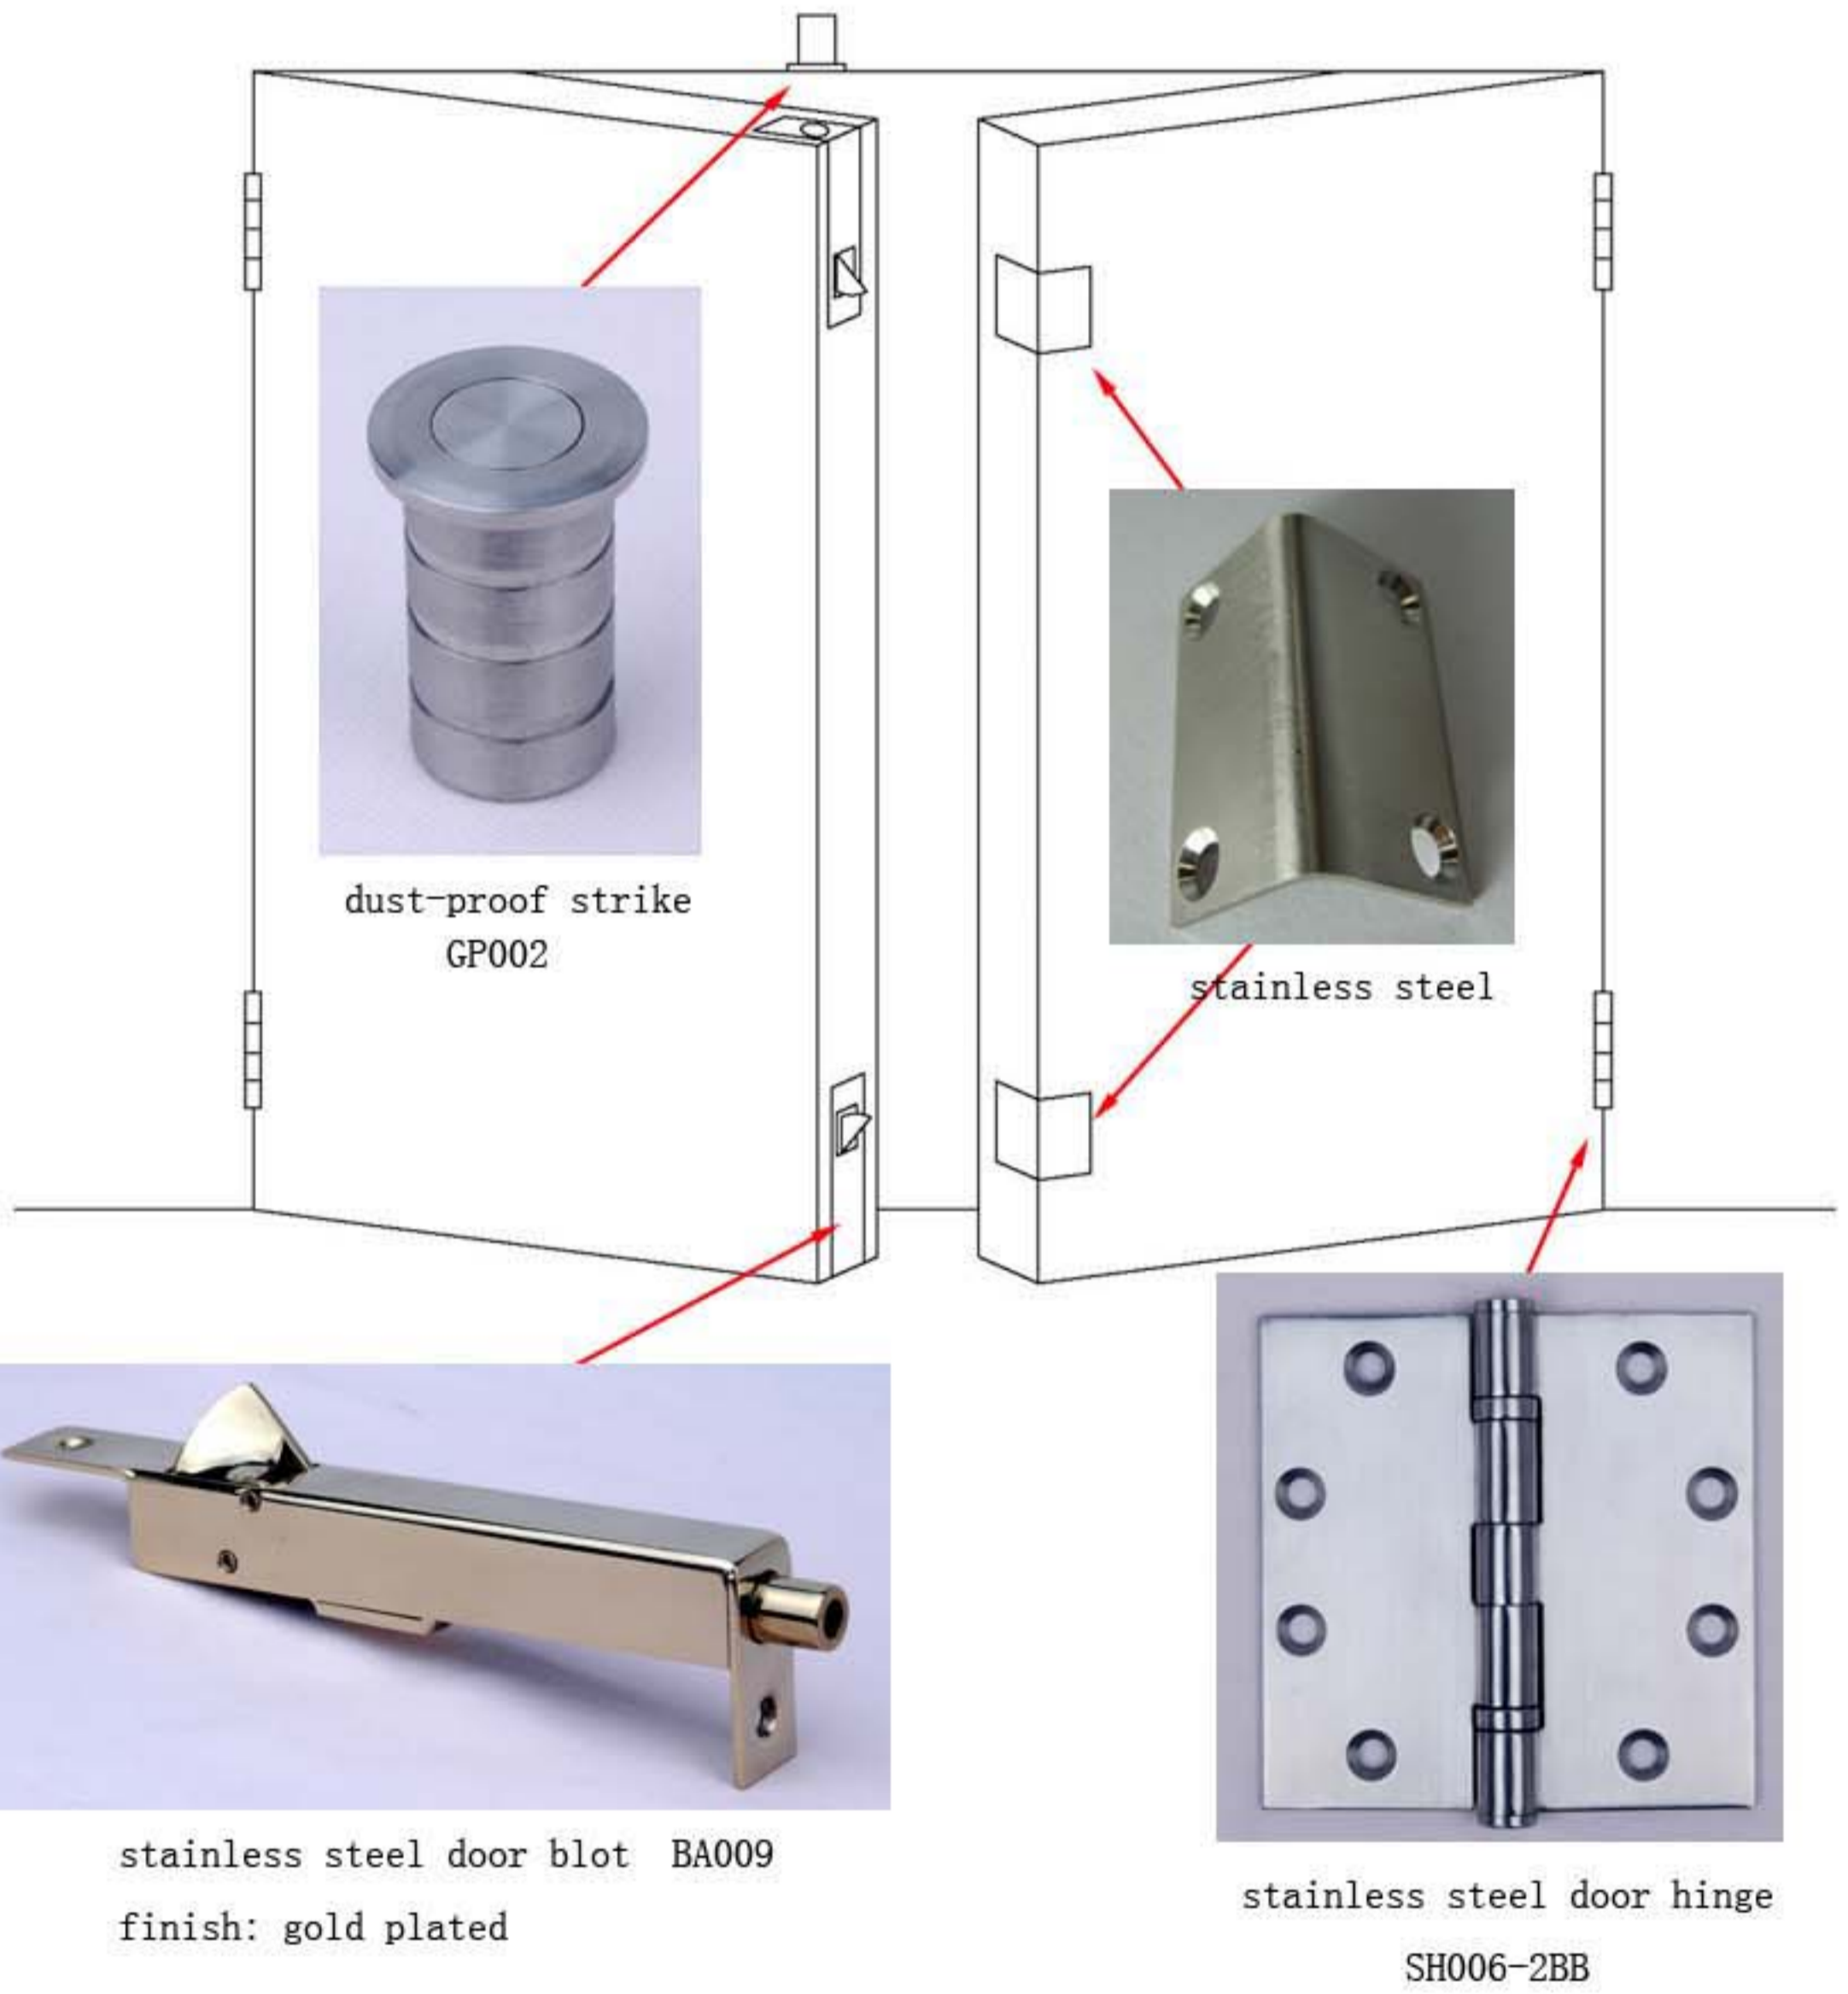

Description of Product

Model No.	Dimension	Material	Finish of Model	Other Finish Available
BA009	160X20 mm	Stainless Steel	Satin	Polished, PVD, Gold Plated

When it is pressed here, the bolt will automatically eject.

It could be turned back in case of deadlock

This automatic bolt is with two spring to make it more safe, the latch can be pressed to former position automatically.