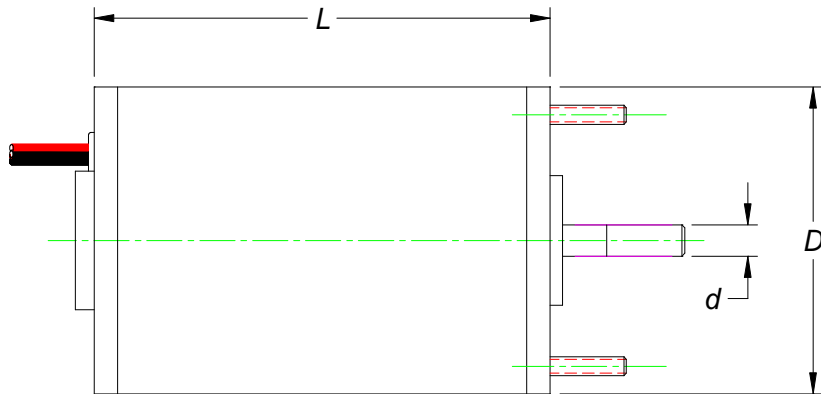

PERMANENT MAGNET MOTOR

Serial Number: CYC-0058

Dimension (mm)			No load		Rated						Duty	Purpose	
D	L	d	Speed RPM	Current A	Volt V	Speed RPM	Torque N.M	Current A	Power W	Insulation Class			EFF %
77.5	123	7.9	6200	3	DC12	5450	0.4	28	245	F	72	Intermittent	Tactor