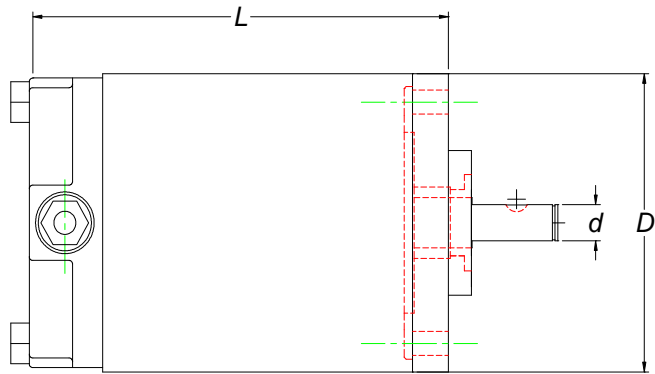

PERMANENT MAGNET MOTOR

Serial Number: CYC-0070

Dimension (mm)			No load		Rated						Duty	Purpose	
D	L	d	Speed RPM	Current A	Volt V	Speed RPM	Torque N.M	Current A	Power W	Insulation Class			EFF %
78.3	115	9.5	6000	14	DC12	2700	2.7	125	750	F	50	Intermittent	Tractor