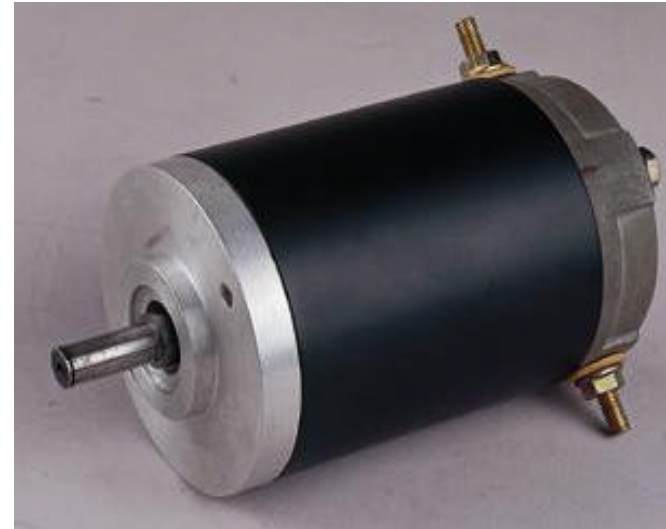

PERMANENT MAGNET MOTOR

Serial Number: CYC-0070

Dimension (mm)			No load		Rated						Duty	Purpose	
D	L	d	Speed RPM	Current A	Volt V	Speed RPM	Torque N.M	Current A	Power W	Insulation Class			EFF %
78.3	115	9.5	6000	14	DC12	2700	2.7	125	750	F	50	Intermittent	Tractor