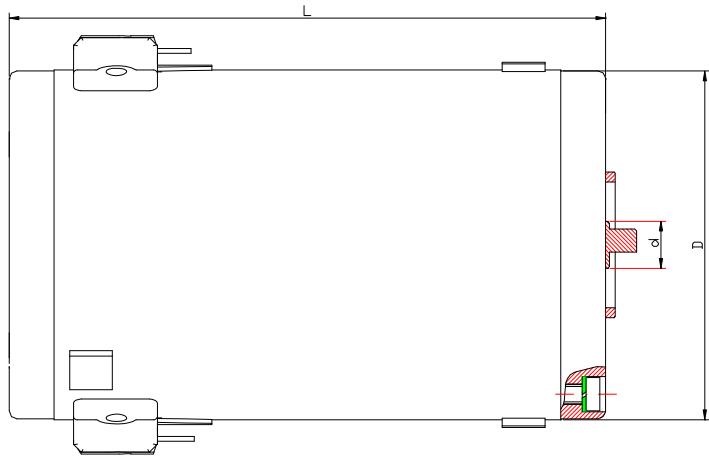

PERMANENT MAGNET MOTOR

Serial Number: CYC-0077

Dimension ( mm )			No load		Rated							Duty	Purpose
D	L	d	Speed RPM	Current A	Volt V	Speed RPM	Torque N.M	Current A	Power W	Insulation Class	EFF %		
89	153	12	5200	4	DC12	4200	0.88	43	380	E	73	Intermittent	Tractor