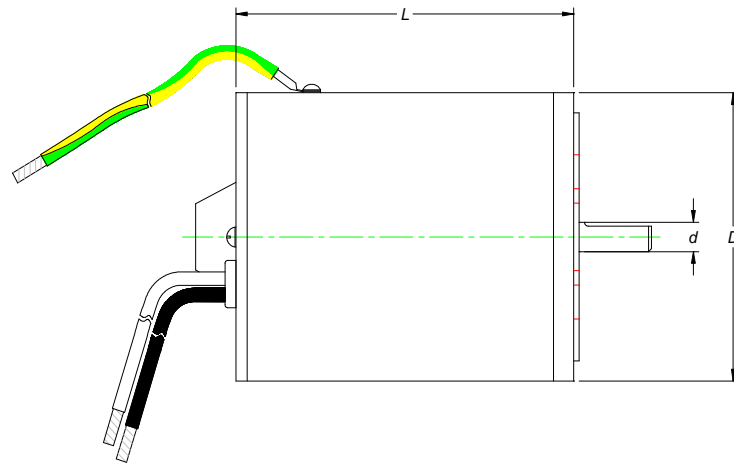

PERMANENT MAGNET MOTOR

Serial Number: CYC-0039

Dimension (mm)			No load		Rated						Duty	Purpose	
D	L	d	Speed RPM	Current A	Volt V	Speed RPM	Torque N.M	Current A	Power W	Insulation Class			EFF %
77.6	96.4	8	3950	0.25	AC115V/50HZ (Rectifier)	2300	0.35	1.2	84	A	60	Intermittent	Cleaner