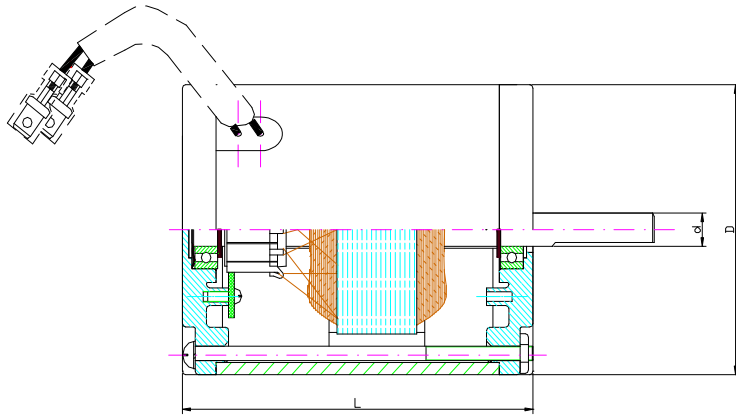

PERMANENT MAGNET MOTOR

Serial Number: CYC-0120

Dimension ( mm )			No load		Rated							Duty	Purpose
D	L	d	Speed RPM	Current A	Volt V	Speed RPM	Torque N.M	Current A	Power W	Insulation Class	EFF %		
82	110	9.5	1800	1.1	DC12	1370	0.418	8	60	B	62	Continuous	Pump