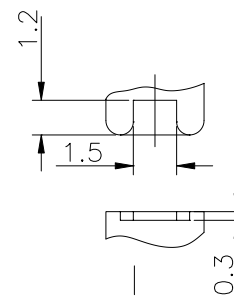

SCHEMATIC

KD

KWAN DA INDUSTRIAL CO., LTD.

TITLE : LEAF SWITCH

MODEL : LF-010 (W027)

TOLERANCE
 $\leq 5.0\text{mm}$ 0.1
 > 5.0mm 0.2

ANGLE TOL
 氮2

UNIT : MM	DWN.	DATE
SCALE : 4 : 1	CHK'D	DATE
VERSION 01	APPD.	DATE

3	SPRING	PBS	1	Ag PLATED
3	SPRING	PBS	1	Ag PLATED
2	COVER	POM	1	BLACK
1	COVER	POM	1	BLACK
NO.	PART NAME	MATERIAL	QTY	FINISHING