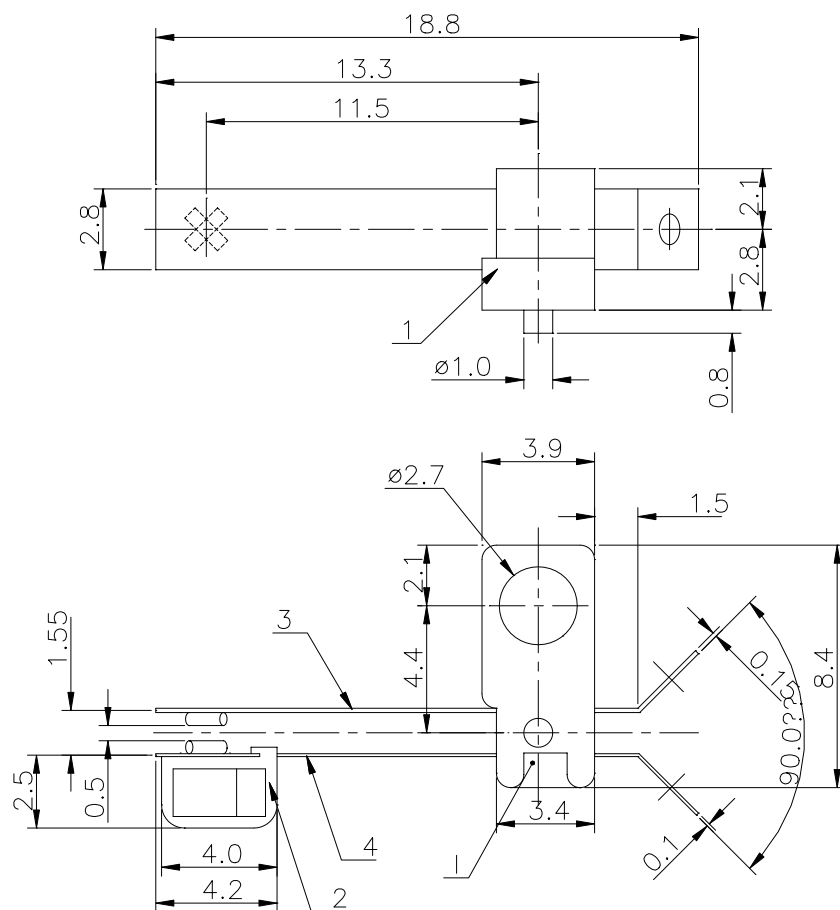

SCHEMATIC

KD

KWAN DA INDUSTRIAL CO., LTD.

TITLE : LEAF SWITCH

MODEL : LF-010 (W027)

TOLERANCE
 $\leq 5.0\text{mm}$ 0.1
 > 5.0mm 0.2

ANGLE TOL
 氮2

UNIT : MM	DWN.	DATE
SCALE : 4 : 1	CHK'D	DATE
VERSION 01	APPD.	DATE

3	SPRING	PBS	1	Ag PLATED
3	SPRING	PBS	1	Ag PLATED
2	COVER	POM	1	BLACK
1	COVER	POM	1	BLACK
NO.	PART NAME	MATERIAL	QTY	FINISHING