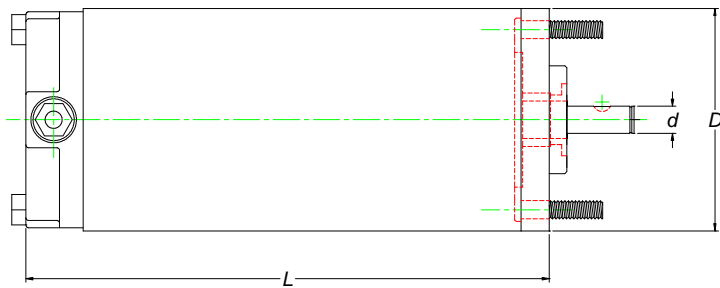

PERMANENT MAGNET MOTOR

Serial Number: CYC-0067

Dimension (mm)			No load		Rated							Duty	Purpose
D	L	d	Speed RPM	Current A	Volt V	Speed RPM	Torque N.M	Current A	Power W	Insulation Class	EFF %		
78.3	207	9.5	6500	28	DC12	2500	6.78	340	2000	F	49	Intermittent	Tractor