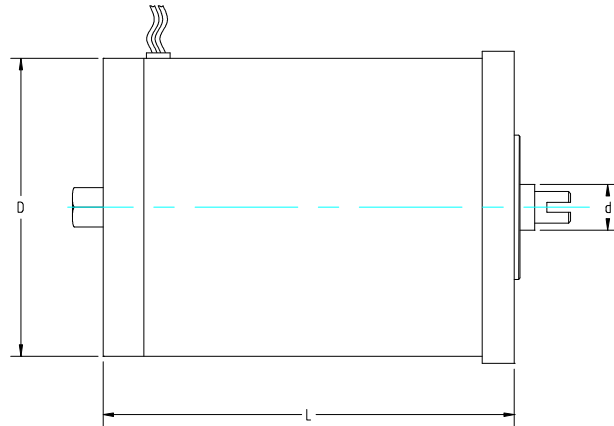

PERMANENT MAGNET MOTOR

Serial Number: CYC-0132

Dimension (mm)			No load		Rated						Duty	Purpose	
D	L	d	Speed RPM	Current A	Volt V	Speed RPM	Torque N.M	Current A	Power W	Insulation Class			EFF %
82	128	12.7	4200	1.8	DC24	3800	0.42	10A	171	F	71	Intermittent	Starter