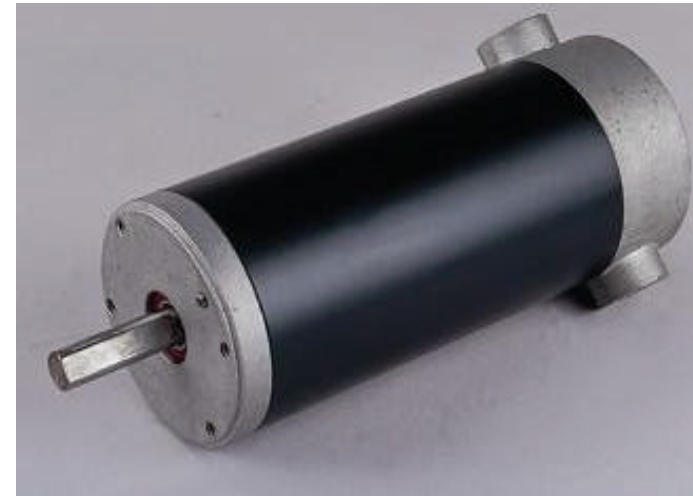

PERMANENT MAGNET MOTOR

Serial Number: CYC-0079

Dimension (mm)			No load		Rated						Duty	Purpose	
D	L	d	Speed RPM	Current A	Volt V	Speed RPM	Torque N.M	Current A	Power W	Insulation Class			EFF %
82	198	12.7	3200	0.75	AC115V/50HZ (Rectifier)	2400	0.738	2.5A	180	F	63	Intermittent	Lift