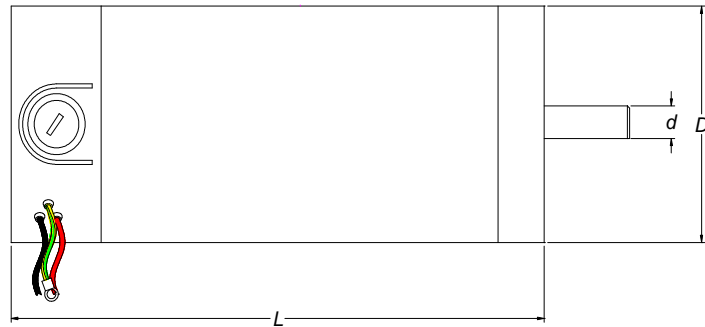

PERMANENT MAGNET MOTOR

Serial Number: CYC-0079

Dimension (mm)			No load		Rated						Duty	Purpose	
D	L	d	Speed RPM	Current A	Volt V	Speed RPM	Torque N.M	Current A	Power W	Insulation Class			EFF %
82	198	12.7	3200	0.75	AC115V/50HZ (Rectifier)	2400	0.738	2.5A	180	F	63	Intermittent	Lift