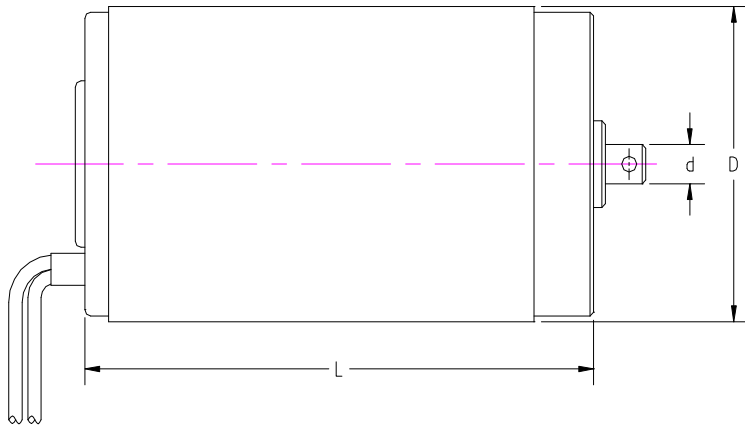

PERMANENT MAGNET MOTOR

Serial Number: CYC-0057

Dimension (mm)			No load		Rated						Duty	Purpose	
D	L	d	Speed RPM	Current A	Volt V	Speed RPM	Torque N.M	Current A	Power W	Insulation Class			EFF %
63.5	108	7.9	5750	2.5	DC12	4600	0.28	22	150	F	65	Intermittent	Starter