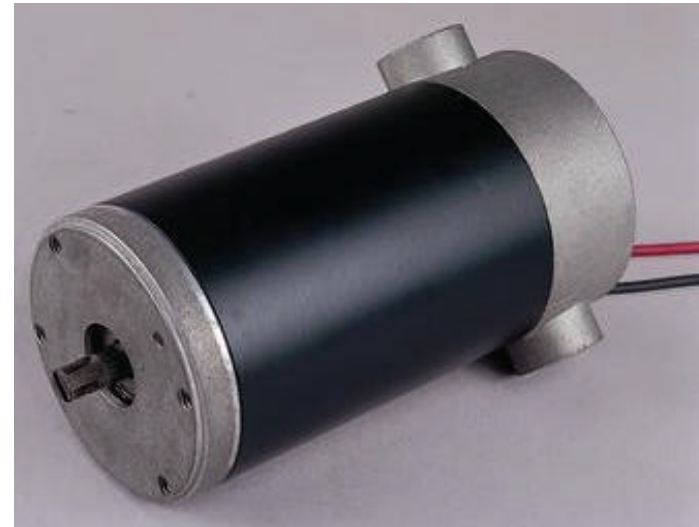

PERMANENT MAGNET MOTOR

Serial Number: CYC-0015

Dimension (mm)			No load		Rated						Duty	Purpose	
D	L	d	Speed	Current	Volt	Speed	Torque	Current	Power	Insulation Class			EFF
			RPM	A	V	RPM	N.M	A	W				%
82	158	9.5	2900	1	DC24	2450	0.63	10	170	F	70	Continuous	Electric Vehicle