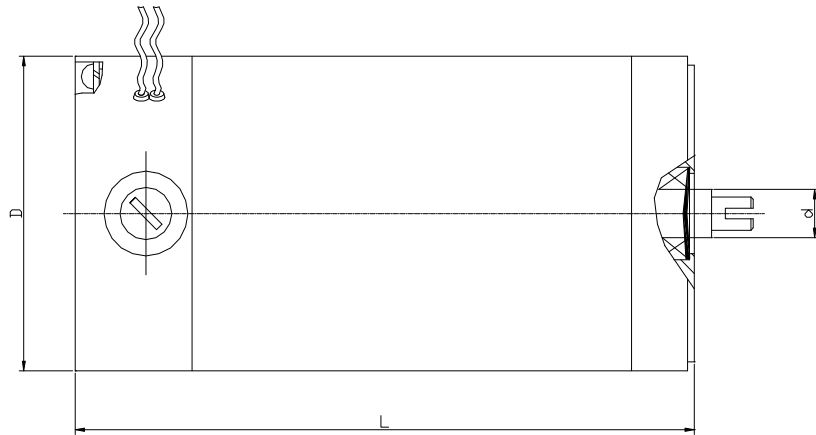

PERMANENT MAGNET MOTOR

Serial Number: CYC-0015

Dimension (mm)			No load		Rated						Duty	Purpose	
D	L	d	Speed	Current	Volt	Speed	Torque	Current	Power	Insulation Class			EFF
			RPM	A	V	RPM	N.M	A	W				%
82	158	9.5	2900	1	DC24	2450	0.63	10	170	F	70	Continuous	Electric Vehicle