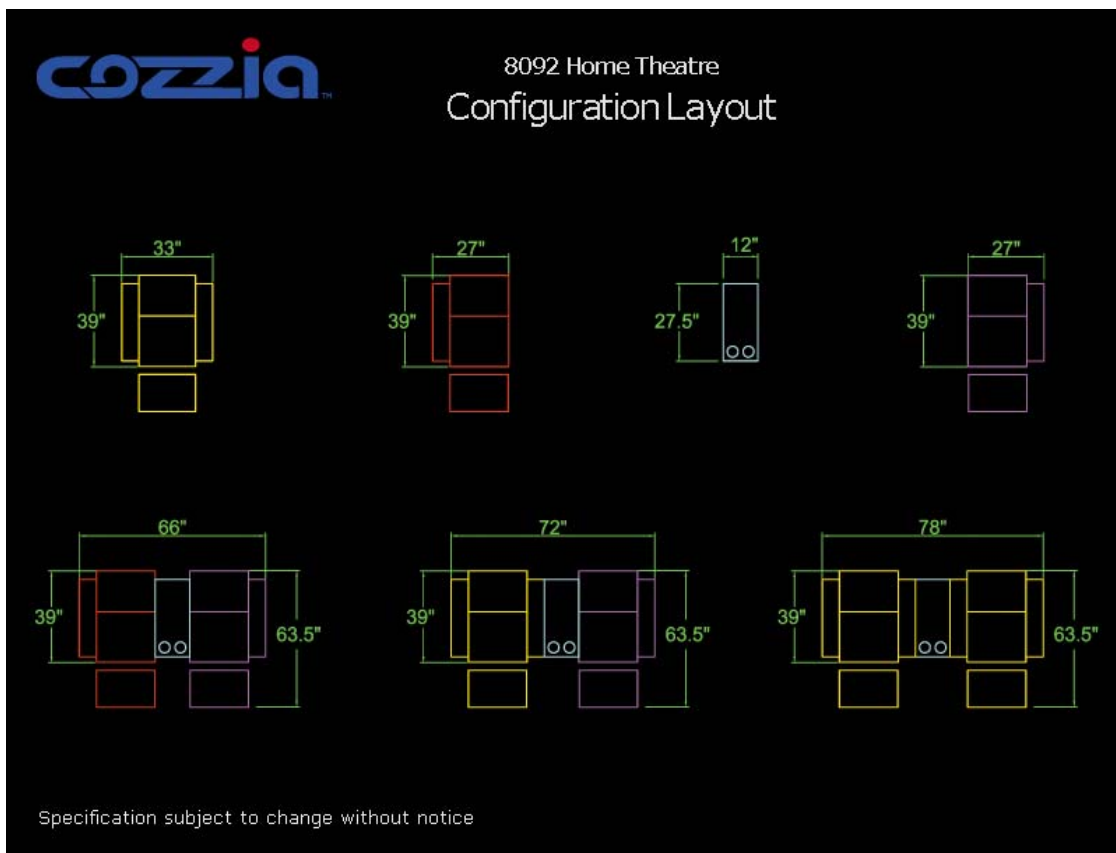

8092 Home theatre

COZZIA

Feature:

- Option for left arm and/or right arm chair manual recline, power recline and/or Shiatsu (acupressure) massage function.
- Option for armless chair stationary, manual recline, power recline, and/or Shiatsu (acupressure) massage function.
- Option for user-friendly LED remote control with 15-minute automatic massage shut-off.
- Straight or angled storage wedge available with two cup holders.
- Contemporary design with top grain leather and/or PU upholstery available in several colors.

Configuration Layout:

Shipping info:

Arm chair with power recline and shiatsu:

Length: 33"

Depth: 39"

Height: 40"

Seat depth: 20"

Seat width: 21.5"

Seat height: 19"

Estimated N.W:

Estimated G.W:

Carton dimension: 34"*33.5"*34.5"

Console:

Length: 12"

Depth: 27.5"

Height: 21"

Estimated N.W:

Estimated G.W:

Carton dimension: 28"*13"*23"

Load ability: 39sets/40HQ (2pcs arm chair with power recline and shiatsu and 1pcs console)

84sets/40HQ(1pcs arm chair with power recline and shiatsu)