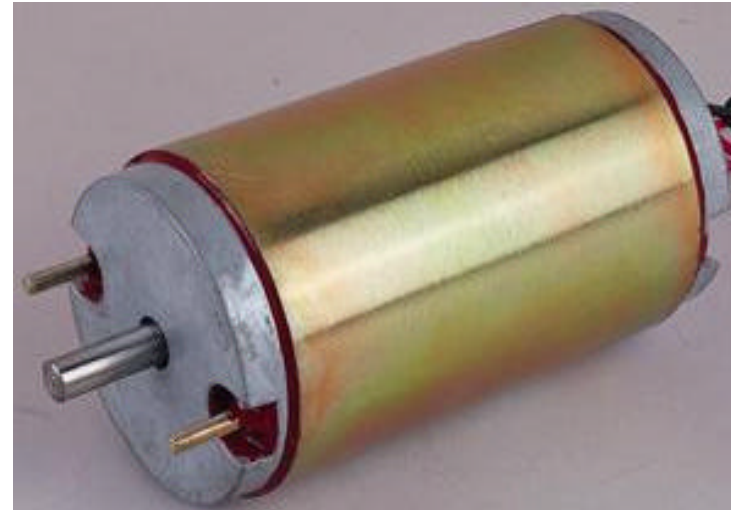

PERMANENT MAGNET MOTOR

Serial Number: CYC-0054

Dimension (mm)			No load		Rated							Duty	Purpose
D	L	d	Speed	Current	Volt	Speed	Torque	Current	Power	Insulation Class	EFF		
			RPM	A	V	RPM	N.M	A	W		%		
81	144	9.5	2600	0.3	AC120V/50HZ (Rectifier)	1800	0.28	0.9	51	F	50	Continuous	Sprinkler