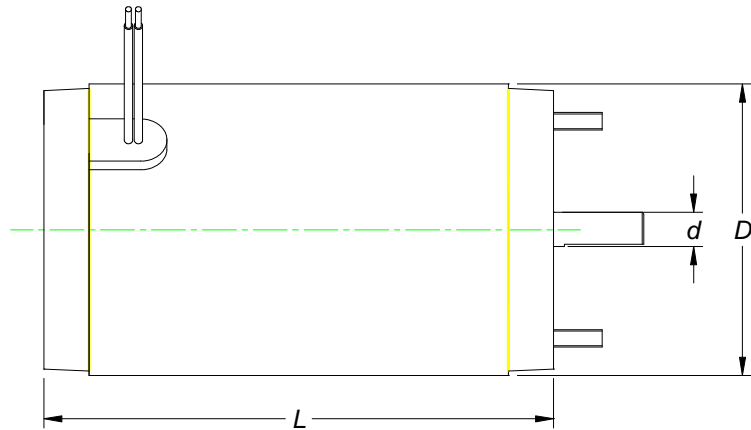

PERMANENT MAGNET MOTOR

Serial Number: CYC-0054

Dimension (mm)			No load		Rated							Duty	Purpose
D	L	d	Speed	Current	Volt	Speed	Torque	Current	Power	Insulation Class	EFF		
			RPM	A	V	RPM	N.M	A	W		%		
81	144	9.5	2600	0.3	AC120V/50HZ (Rectifier)	1800	0.28	0.9	51	F	50	Continuous	Sprinkler