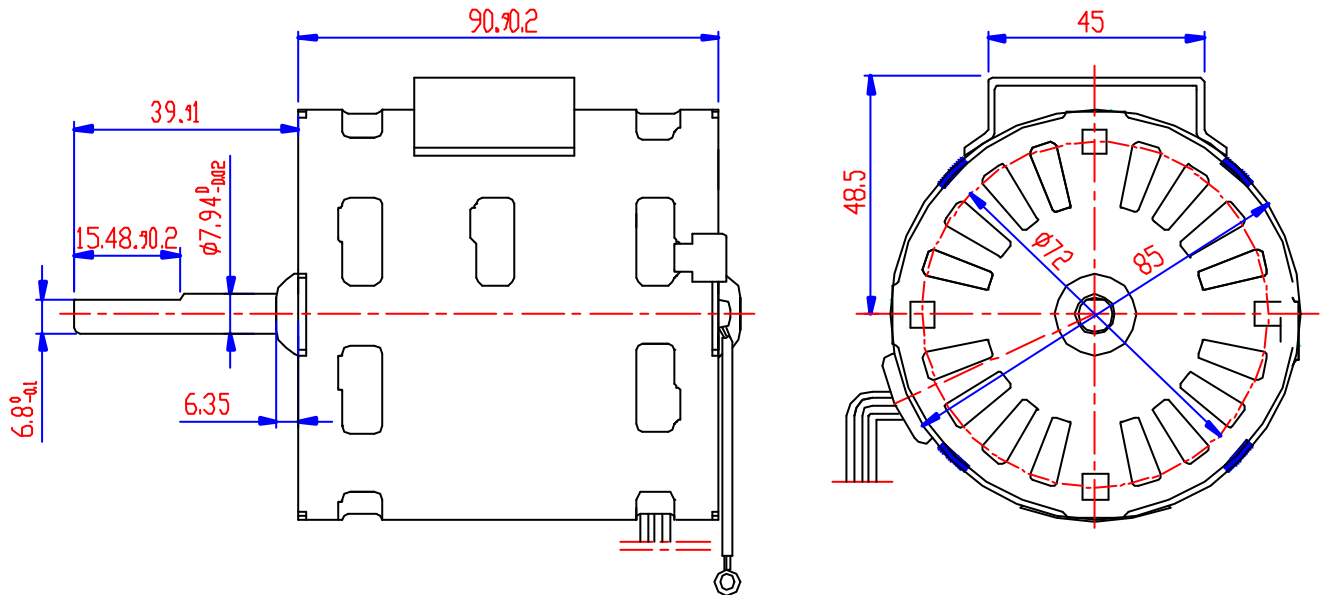

YDM-45-4

YDZ-35A-4

Motor Model	Voltage (V)	Frequency (Hz)	Speed (rpm)	Output Power(W)	Capacitance (μF)	Poles (P)	Use
YDM-45-4	120	60	1400	45	10	4	Foodstuff machine motor
YDZ-35A-4	120	60	1600	35	-	4	Fan set motor