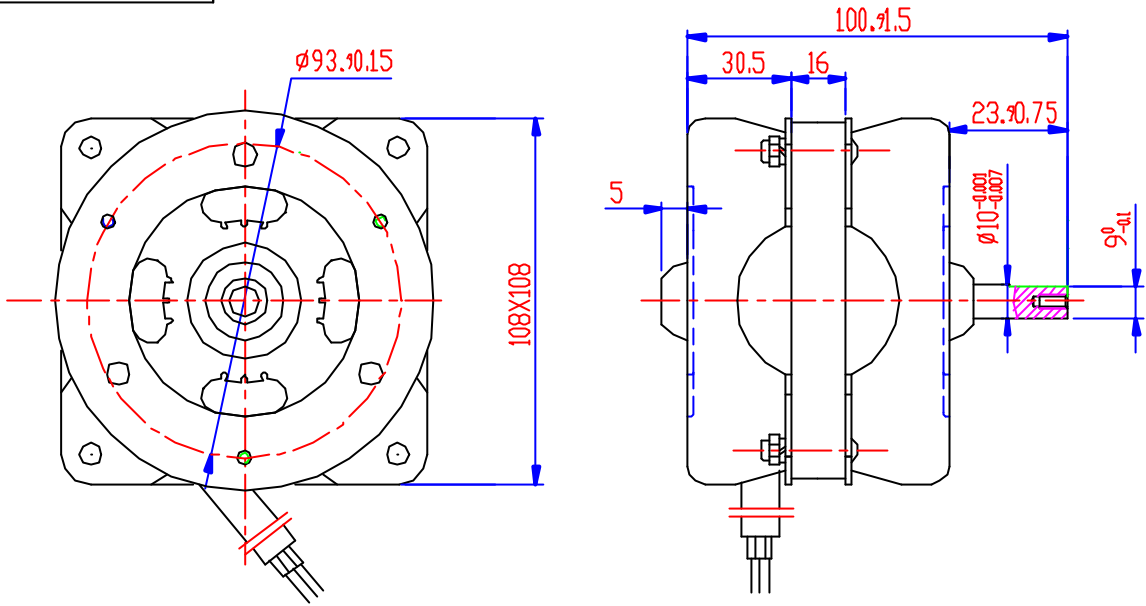

YDM-45-4

YDZ-35A-4

Motor Model	Voltage (V)	Frequency (Hz)	Speed (rpm)	Output Power(W)	Capacitance (μF)	Poles (P)	Use
YDM-45-4	120	60	1400	45	10	4	Foodstuff machine motor
YDZ-35A-4	120	60	1600	35	-	4	Fan set motor