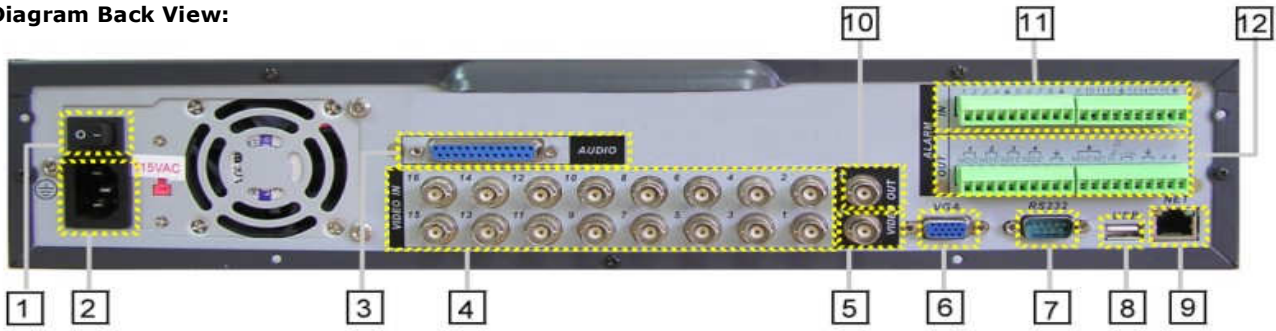

Saturn Series :

Product Code	Model No.	Recording Resolution / Resource		Audio	Video Loop-out	Video Matrix
		real time mode	non-real time mode			
Saturn-4ch-S	30450716S	360x240@120fps(NTSC) 352x288@100fps(PAL)	720x480@30fps(NTSC) 704x576@25fps(PAL)	4-ch	N/A	N/A
Saturn-4ch-SL	30450716SL	360x240@120fps(NTSC) 352x288@100fps(PAL)	720x480@30fps(NTSC) 704x576@25fps(PAL)	4-ch	4-ch	4-ch 1-output
Saturn-8ch-S	30450717S	360x240@240fps(NTSC) 352x288@200fps(PAL)	720x480@60fps(NTSC) 704x576@50fps(PAL)	8-ch	N/A	N/A
Saturn-8ch-SL	30450717SL	360x240@240fps(NTSC) 352x288@200fps(PAL)	720x480@60fps(NTSC) 704x576@50fps(PAL)	4-ch	8-ch	8-ch 1-output
Saturn-16ch-S	3045078S	360x240@480fps(NTSC) 352x288@400fps(PAL)	720x480@120fps(NTSC) 704x576@100fps(PAL)	16-ch	N/A	N/A
Saturn-16ch-SL	3045078SL	360x240@480fps(NTSC) 352x288@400fps(PAL)	720x480@120fps(NTSC) 704x576@100fps(PAL)	4-ch	16-ch	16-ch 1-output

Saturn Series – Saturn-16ch-S 3045078S H.264 CIF/D1 Resolution Pentaplex DVR - 16 Channel

Diagram Back View:

1. Power Switch	2. Power Plug	3. Audio Input and Output	4. Video Input
5. Video Output 2	6. VGA	7. RS-232	8. USB
9. RJ-45	10. Video Output 1	11. Alarm Input	12. Alarm Output and RS-485

Diagram Front View:

1	Power	2	Remote Receiver	3	Record indicator light
4	Panel for CD-RW	5	Front USB port	6	Play / Pause
7	Slow Play	8	Rewind	9	Play Last Section
10	Play Next Section	11	Forward	12	Function Indicator Light
13	Number Key	14	Single Window display	15	Up direction
16	Exit	17	Left Direction Key	18	Function
19	Down direction Key	20	Record	21	Right Direction Key
22	Enter	23	Outer Jog Shuttle	24	Exit
25	Multi-Windows Display	26	Enter	27	Stand by
28.	Power Indication Light				