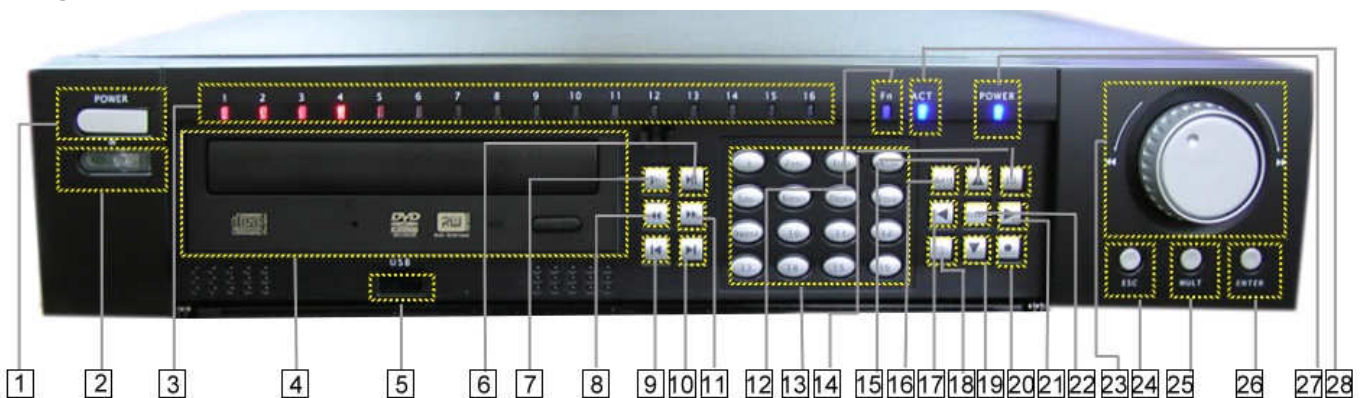

Saturn Series – Saturn-16ch-S 3045078S H.264 CIF/D1 Resolution Pentaplex DVR - 16 Channel

Features:

- H.264 compression chip, cost-effective, DSP format
- Pentaplex operational mode : Recording, playback, remote viewing, back up, live viewing, simultaneously
- Support 4-ch playback simultaneously
- Support SATA Hard Disk, up to 8pcs
- Live view resolution / resource
NTSC : 720 x 480 @ 480fps
PAL : 704 x 576 @ 400fps
- Recording resolution / resource
Real time mode
NTSC : 360 x 240 @ 480fps
PAL : 352 x 288 @ 400fps
Non- real time mode
NTSC : 720 x 480 @ 120fps
PAL : 704 x 576 @ 100fps
- 16-Ch video input and 2-Ch video output
- 16-Ch audio input and 1-Ch audio output
- 16 suits of alarm inputs and 6 suits of alarm outputs
- Supports USB mouse
- Backup : DVD-RW, CD-RW, USB memory
- RS-485 port for Pan / Tilt / Zoom control
- Remote view through IE browser or free bundle PSS software
- Compatible with 30450710 Center control software (option)
- Compatible with 3045079 Multi-DVR network keyboard control (option)
- Compatible with 30450720 MPEG-4 video and audio decode card (option)

Saturn Series – Saturn-16ch-S 3045078S H.264 CIF/D1 Resolution Pentaplex DVR - 16 Channel

Diagram Back View:

1. Power Switch	2. Power Plug	3. Audio Input and Output	4. Video Input
5. Video Output 2	6. VGA	7. RS-232	8. USB
9. RJ-45	10. Video Output 1	11. Alarm Input	12. Alarm Output and RS-485

Diagram Front View:

1	Power	2	Remote Receiver	3	Record indicator light
4	Panel for CD-RW	5	Front USB port	6	Play / Pause
7	Slow Play	8	Rewind	9	Play Last Section
10	Play Next Section	11	Forward	12	Function Indicator Light
13	Number Key	14	Single Window display	15	Up direction
16	Exit	17	Left Direction Key	18	Function
19	Down direction Key	20	Record	21	Right Direction Key
22	Enter	23	Outer Jog Shuttle	24	Exit
25	Multi-Windows Display	26	Enter	27	Stand by
28.	Power Indication Light				