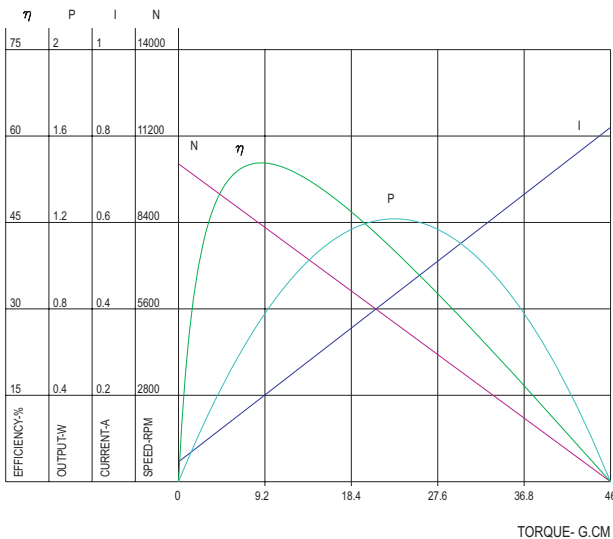

# TBFF-050SH

Precious metal-brush motors

OUTPUT: APPROX 0.2W~1.5W  
WEIGHT: APPROX 18g

Usable machine screw length 2.5 max  
from motor mounting surface

UNIT: MILLIMETERS

TBFF-050SH-11170 7.0V/DC

TBFF-050SH-13130 4.0V/DC