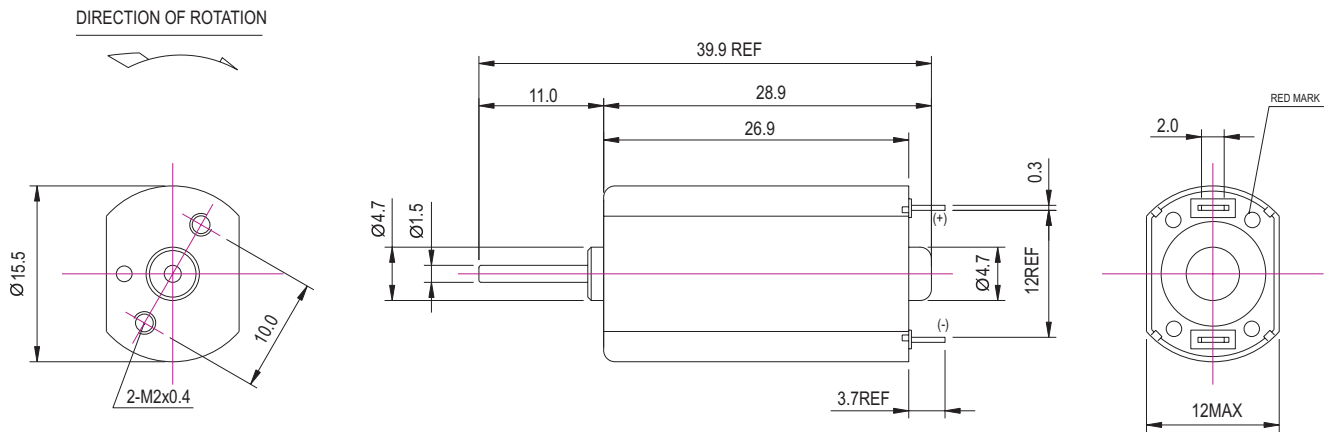

# TBFF-050SH

Precious metal-brush motors

OUTPUT: APPROX 0.2W~1.5W  
WEIGHT: APPROX 18g

Usable machine screw length 2.5 max  
from motor mounting surface

UNIT: MILLIMETERS

TBFF-050SH-11170 7.0V/DC

TBFF-050SH-13130 4.0V/DC